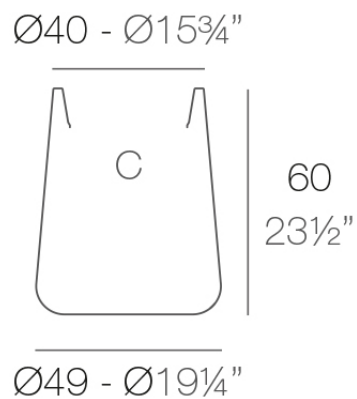

Info

Description

Pot made of polyethylene resin by rotational moulding. 100% Recyclable. Item suitable for indoor and outdoor use. Available in different finishes.

Weight: 4.4 Kg

ULM redonda alta Ø49 cm

ULM round high Ø19¹/₄"