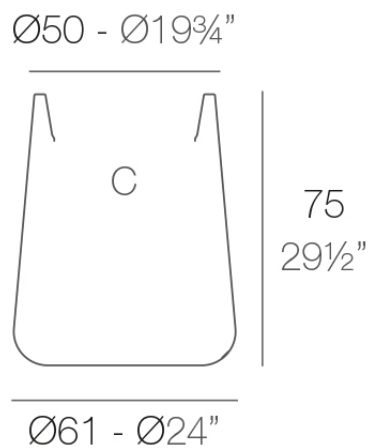

Info

Description

Pot made of polyethylene resin by rotational moulding. 100% Recyclable. Item suitable for indoor and outdoor use. Available in different finishes.

Weight: 8.3 Kg

ULM redonda alta $\text{Ø}61$ cm
ULM round high $\text{Ø}24"$