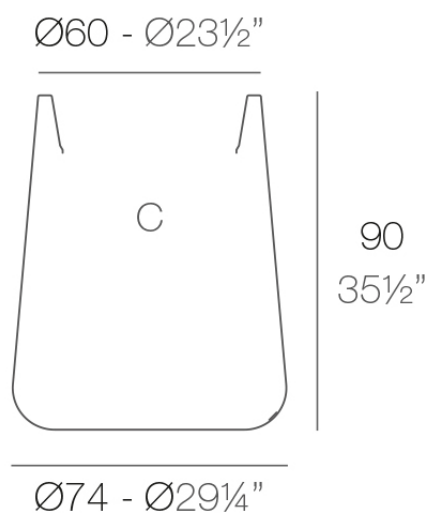

Info

Description

Pot made of polyethylene resin by rotational moulding. 100% Recyclable. Item suitable for indoor and outdoor use. Available in different finishes.

Weight: 12 Kg

ULM redonda alta $\text{Ø}74$ cm
ULM round high $\text{Ø}29\frac{1}{4}"$