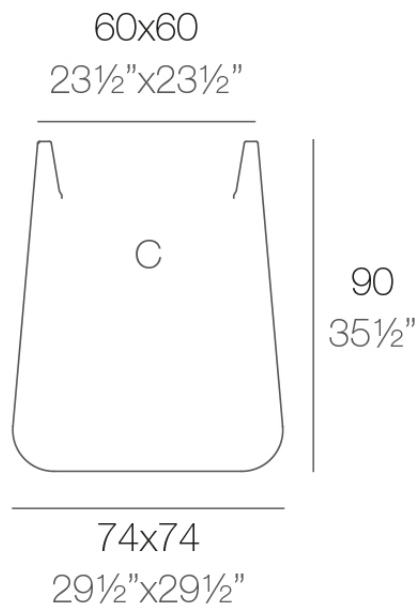

Info

Description

Pot made of polyethylene resin by rotational moulding. 100% Recyclable. Item suitable for indoor and outdoor use. Available in different finishes.

Weight: 15 Kg

ULM cuadrada alta 74 cm

C = 345 L

ULM square high 29½"

C = 91¼ gal

Finishes

finishes

SIMPLE
Ref. 42213

orange

notte blue

crema