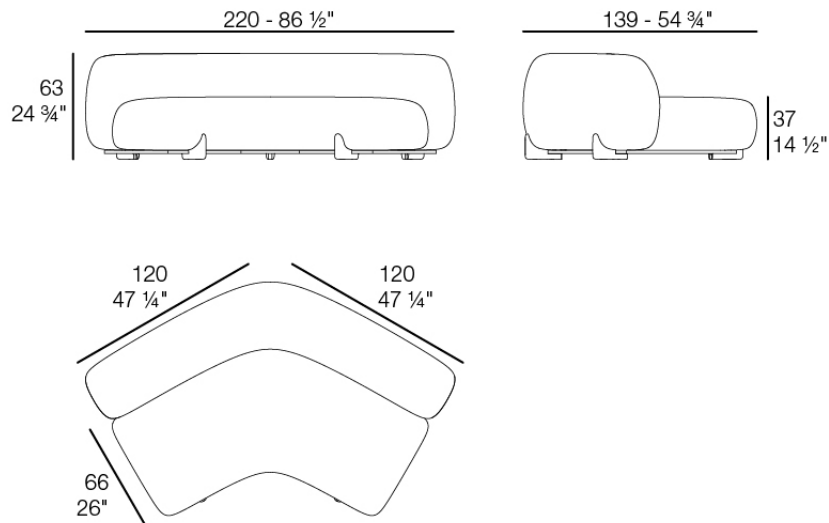

Weight: 24.7 Kg

MILOS Sofá Esquina 60°
MILOS Sectional Sofa Corner 60°
Ref. 70009

Combinations

VONDOM

Finishes

finishes

POLYURETHANE

Ref. 70009