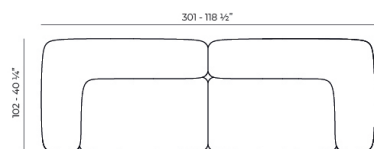

Weight: 24.7 Kg

MILOS Sofá Esquina 60°
MILOS Sectional Sofa Corner 60°
Ref. 70009

Combinations

VONDOM

Finishes

finishes

POLYURETHANE

Ref. 70009