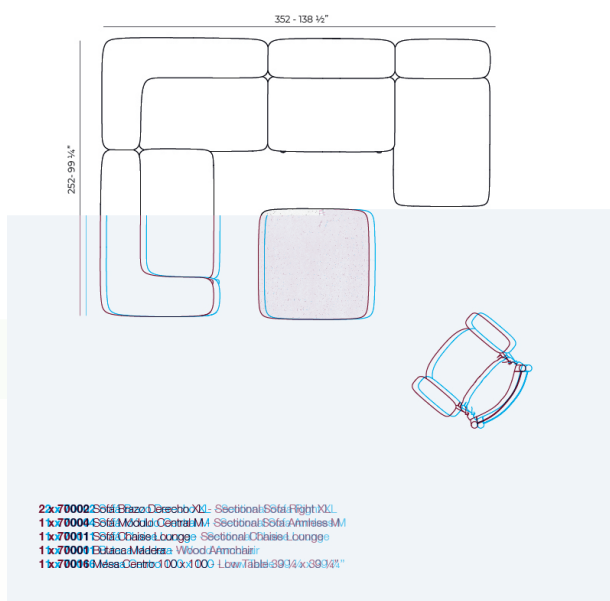

Weight: 24.7 Kg

MILOS Sofá Esquina 60°
MILOS Sectional Sofa Corner 60°
Ref. 70009

Combinations

VONDOM

Finishes

finishes

POLYURETHANE

Ref. 70009