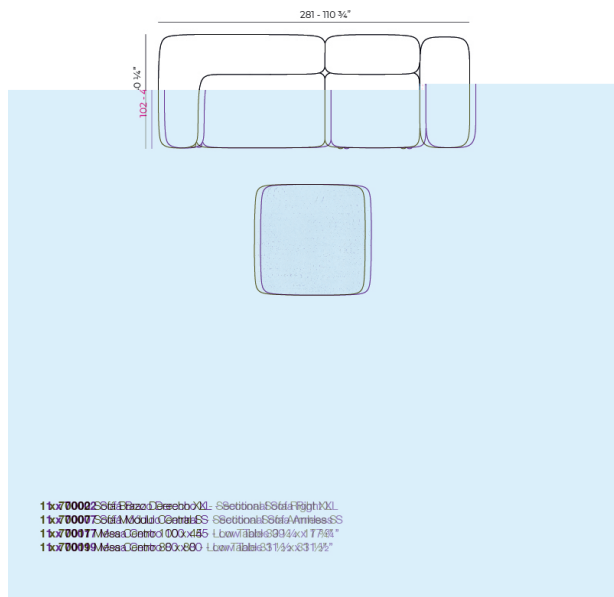

Weight: 24.7 Kg

MILOS Sofá Esquina 60°
MILOS Sectional Sofa Corner 60°
Ref. 70009

Combinations

VONDOM

Finishes

finishes

POLYURETHANE

Ref. 70009