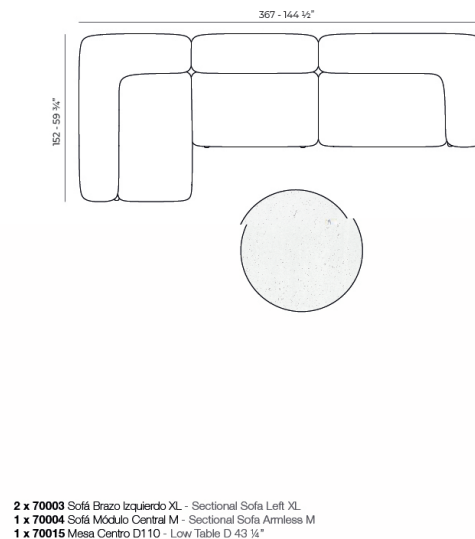

Weight: 24.7 Kg

MILOS Sofá Esquina 60°
MILOS Sectional Sofa Corner 60°
Ref. 70009

Combinations

VONDOM

Finishes

finishes

POLYURETHANE

Ref. 70009