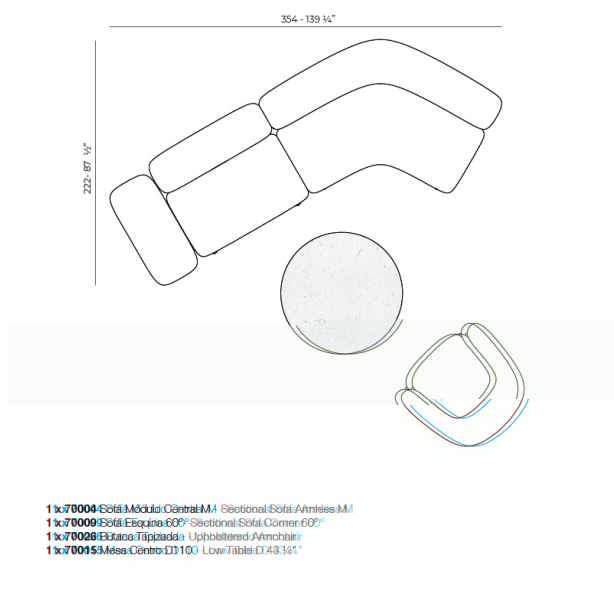

Weight: 24.7 Kg

MILOS Sofá Esquina 60°
MILOS Sectional Sofa Corner 60°
Ref. 70009

Combinations

VONDOM

Finishes

finishes

POLYURETHANE

Ref. 70009