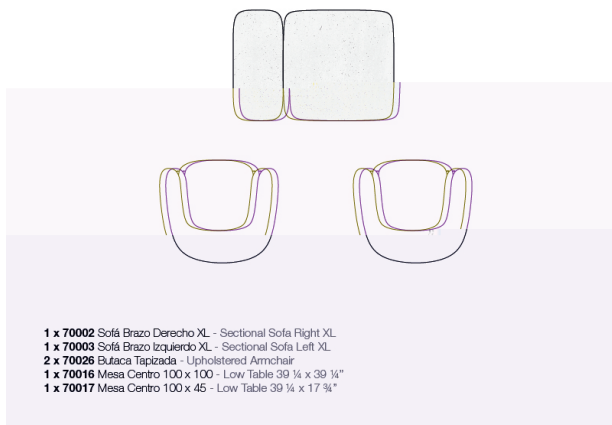

Weight: 41.7 Kg

MILOS Sofá Esquina
MILOS Sectional Sofa Corner
Ref. 70008

Combinations

VONDOM

Finishes

finishes

POLYURETHANE

Ref. 70008