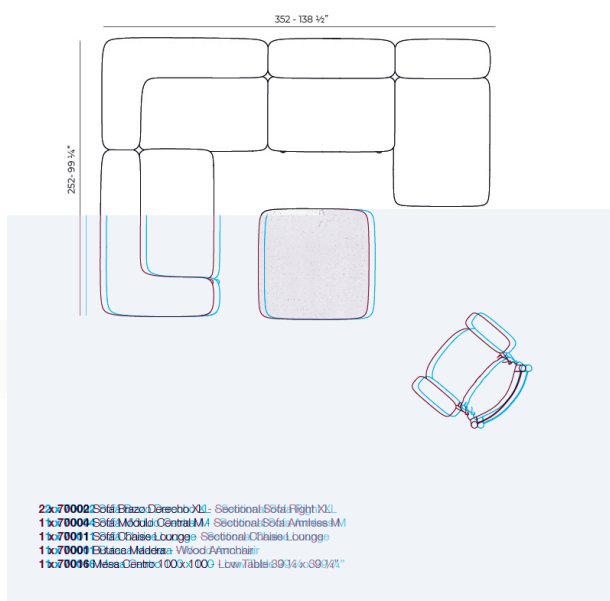

Weight: 41.7 Kg

MILOS Sofá Esquina
MILOS Sectional Sofa Corner
Ref. 70008

Combinations

VONDOM

Finishes

finishes

POLYURETHANE

Ref. 70008