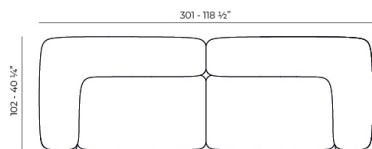

Weight: 41.7 Kg

MILOS Sofá Esquina
MILOS Sectional Sofa Corner
Ref. 70008

Combinations

VONDOM

Finishes

finishes

POLYURETHANE

Ref. 70008