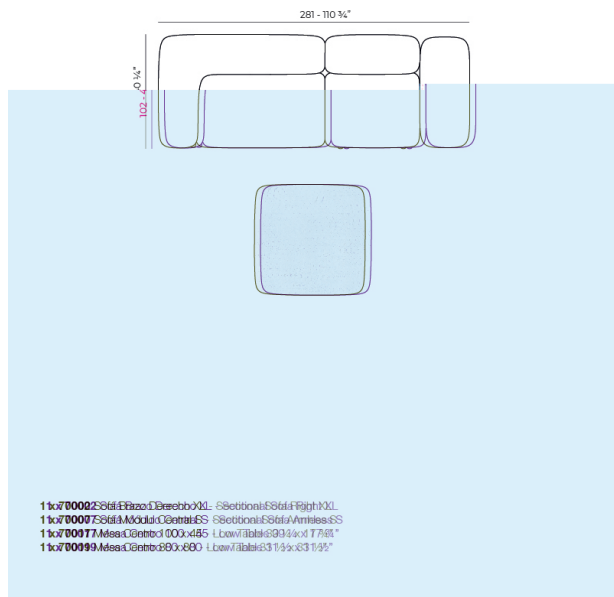

Weight: 41.7 Kg

MILOS Sofá Esquina
MILOS Sectional Sofa Corner
Ref. 70008

Combinations

VONDOM

Finishes

finishes

POLYURETHANE

Ref. 70008