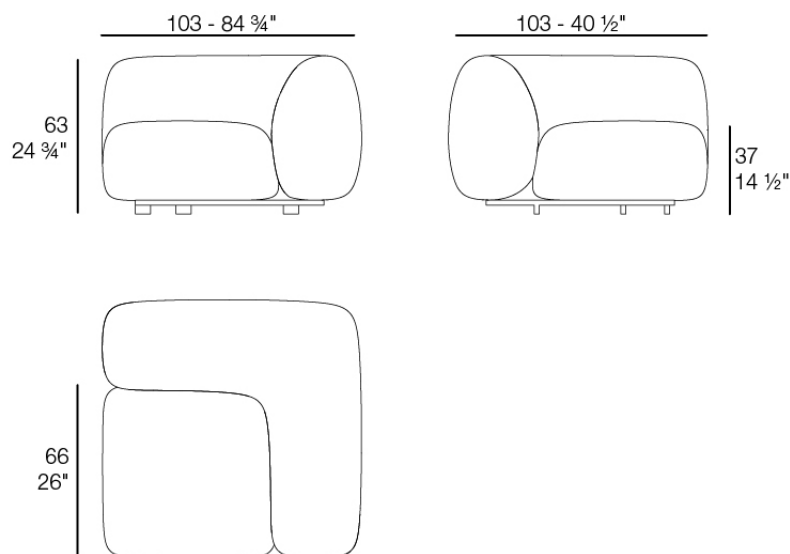

Weight: 41.7 Kg

MILOS Sofá Esquina
MILOS Sectional Sofa Corner
Ref. 70008

Combinations

VONDOM

Finishes

finishes

POLYURETHANE

Ref. 70008