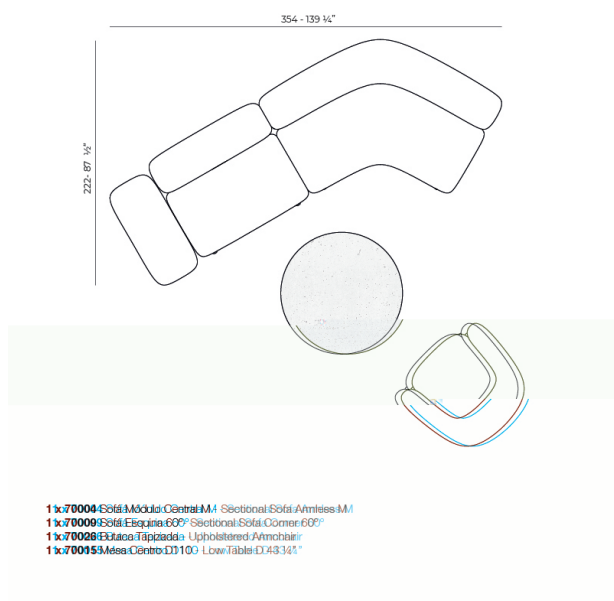

Weight: 41.7 Kg

MILOS Sofá Esquina
MILOS Sectional Sofa Corner
Ref. 70008

Combinations

VONDOM

Finishes

finishes

POLYURETHANE

Ref. 70008