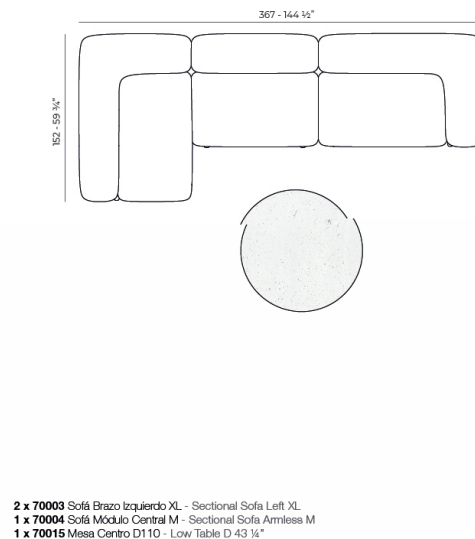

Weight: 41.7 Kg

MILOS Sofá Esquina
MILOS Sectional Sofa Corner
Ref. 70008

Combinations

VONDOM

Finishes

finishes

POLYURETHANE

Ref. 70008