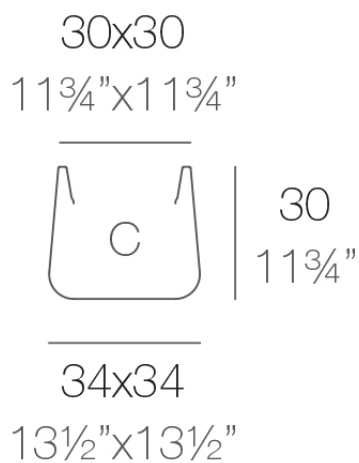

Info

Description

Pot made of polyethylene resin by rotational moulding. 100% Recyclable. Item suitable for indoor and outdoor use. Available in different finishes.

Weight: 1.6 Kg

ULM cuadrada 34 cm

ULM square 13 $\frac{1}{2}$ "