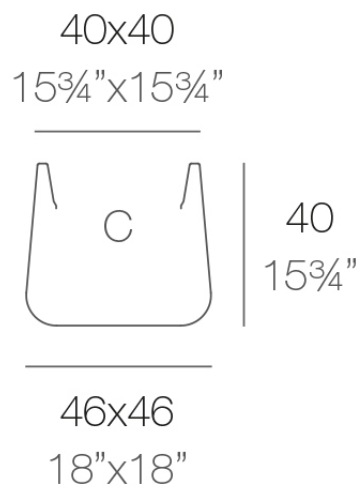

### Description

Pot made of polyethylene resin by rotational moulding. 100% Recyclable. Item suitable for indoor and outdoor use. Available in different finishes.

Weight: 3 Kg

ULM cuadrada 46 cm  
ULM square 18"

C = 63 L  
C = 16<sup>1</sup>/<sub>2</sub> gal