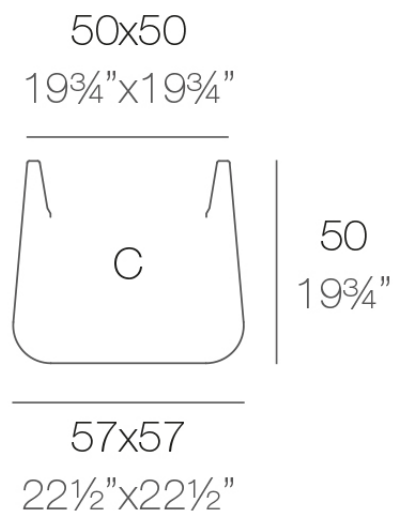

Info

Description

Pot made of polyethylene resin by rotational moulding. 100% Recyclable. Item suitable for indoor and outdoor use. Available in different finishes.

Weight: 6 Kg

ULM cuadrada 57 cm
ULM square 22¹/₂"