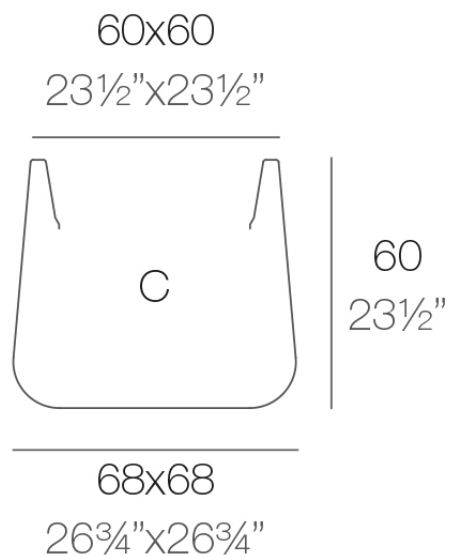

### Description

Pot made of polyethylene resin by rotational moulding. 100% Recyclable. Item suitable for indoor and outdoor use. Available in different finishes.

Weight: 8.8 Kg

ULM cuadrada 68 cm

C = 122 L

ULM square 26¾"

C = 32¼ gal