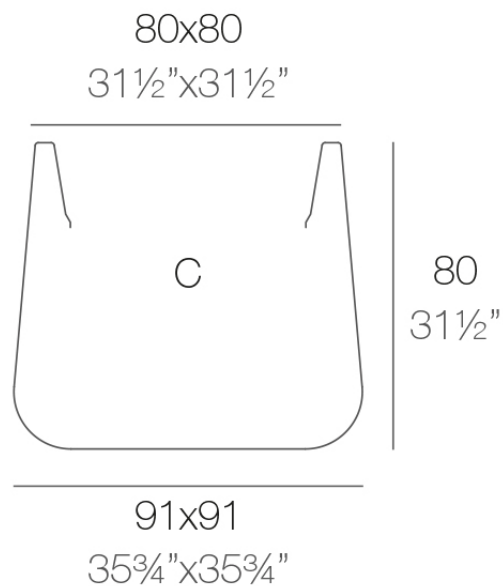

Info

Description

Pot made of polyethylene resin by rotational moulding. 100% Recyclable. Item suitable for indoor and outdoor use. Available in different finishes.

Weight: 16 Kg

ULM cuadrada 91 cm C = 492 L
ULM square 35¾" C = 130 gal