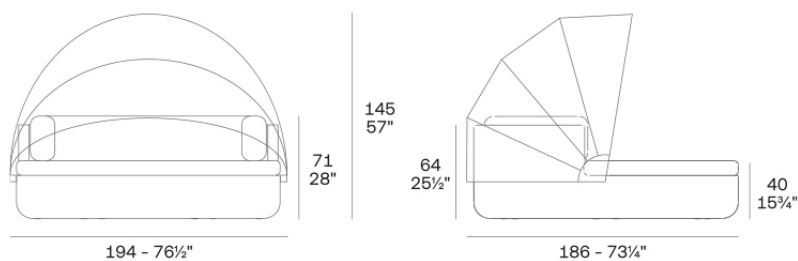

### Description

Weight: 115.19 Kg

Ulm. Daybed fixed backrest with folding sunroof  
Ulm. Daybed cabezal fijo con parasol plegable

	Rotation Giro	Thick Cushion Grosor acolchado
Daybed fixed backrest with canopy Daybed respaldo fijo con capota	360° 360°	4" 10