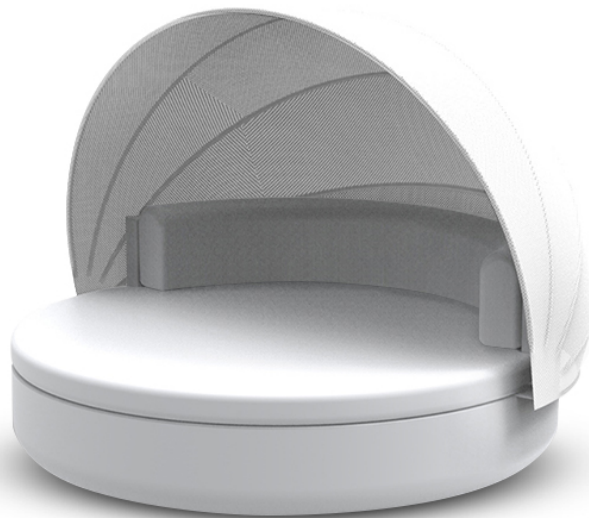

## Ulm daybed fixed backrest with folding canopy

by Ramón Esteve

Ulm furniture collection, designed by Ramón Esteve for Vondom, is fashioned as the new norm with an **inherit universal and logical appeal**. A functional seating collection that strikes a perfect balance between design, technology, and ergonomics based on basic cube, prism, and spherical shapes.

### Description

Weight: 115.19 Kg

Ulm. Daybed fixed backrest with folding sunroof  
Ulm. Daybed cabezal fijo con parasol plegable

	Rotation Giro	Thick Cushion Grosor acolchado
Daybed fixed backrest with canopy Daybed respaldo fijo con capota	360° 360°	4" 10