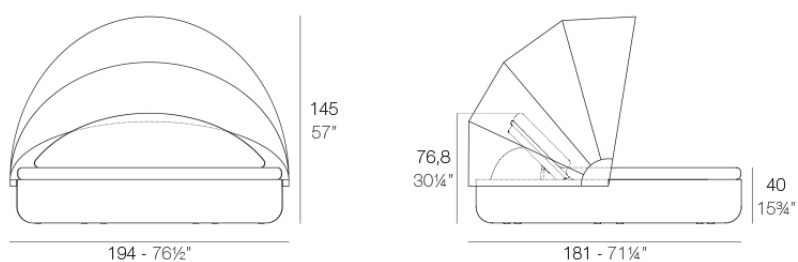

Info

Description

Weight: 100.89 Kg

ULM Daybed reclinable con parasol plegable
ULM Daybed reclining backrest with folding sunroof

	Rotation Giro	Thick cushion Groceor acolchado
Daybed reclining backrest with folding sunroof	360°	4"
Daybed reclinable con parasol plegable	360°	10