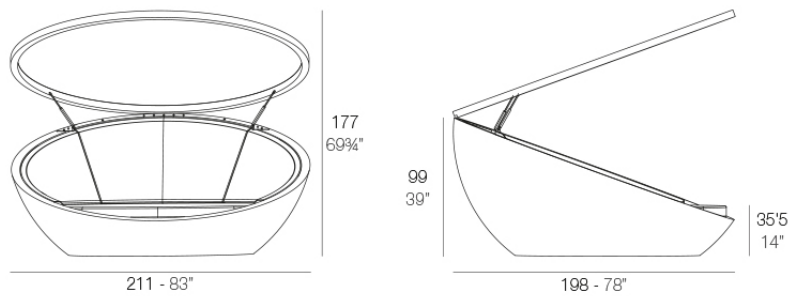

Info

Description

Made of polyethylene resin by rotational moulding. 100% Recyclable. Item suitable for indoor and outdoor use. Available in different finishes.

Weight: 81.71 Kg

ULM Daybed con parasol
ULM Daybed with sunroof

	Open Abierto	Close Cerrado	Rotation Giro	Thick cushion Grosor acolchado
Daybed with sunroof	69½"	39"	360°	3½"
Daybed con parasol	177	99	360°	8