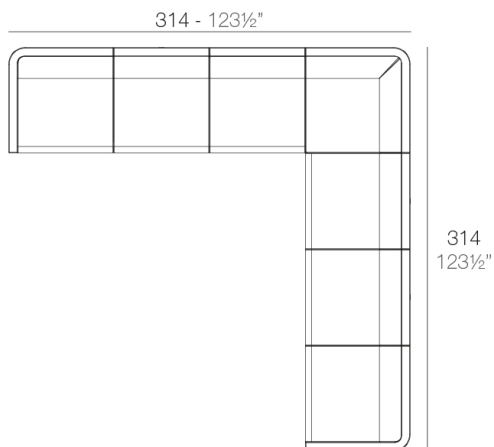

- **4 x 54171** Módulo Central - Sectional Sofa Armless
- **1 x 54173** Módulo Izquierdo - Sectional Sofa Left
- **1 x 54174** Módulo Derecho - Sectional Sofa Right
- **1 x 54172** Módulo Esquina - Sectional Sofa Corner