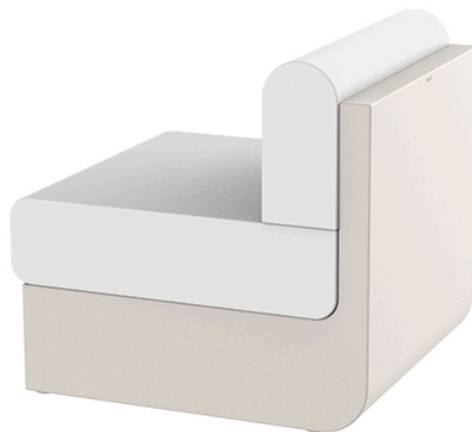

Info

Description

Made of polyethylene resin by rotational moulding. 100% Recyclable. Item suitable for indoor and outdoor use. Available in different finishes.

Weight: 20.15 Kg

ULM Sofá Módulo Central
ULM Sectional Sofa Armless