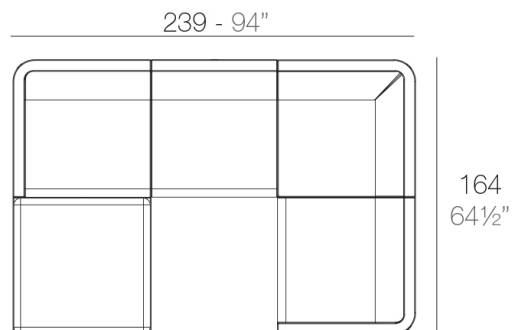

- **1 x 54171** Módulo Central - Sectional Sofa Armless
- **1 x 54173** Módulo Izquierdo - Sectional Sofa Left
- **1 x 54174** Módulo Derecho - Sectional Sofa Right
- **1 x 54133** Puff - Ottoman
- **1 x 54172** Módulo Esquina - Sectional Sofa Corner