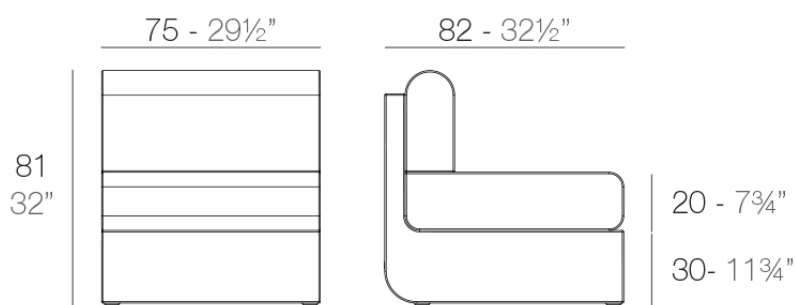

Info

Description

Made of polyethylene resin by rotational moulding. 100% Recyclable. Item suitable for indoor and outdoor use. Available in different finishes.

Weight: 20.15 Kg

ULM Sofá Módulo Central
ULM Sectional Sofa Armless