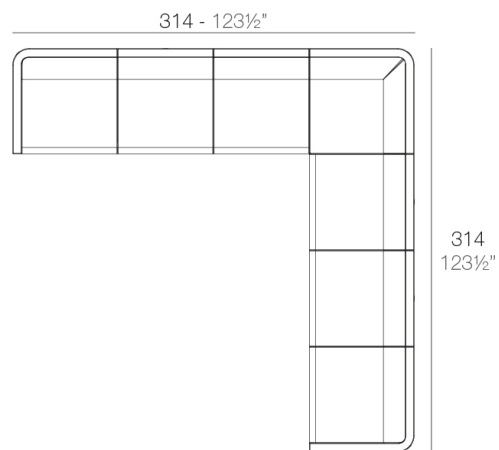

- **4 x 54171** Módulo Central - Sectional Sofa Armless
- **1 x 54173** Módulo Izquierdo - Sectional Sofa Left
- **1 x 54174** Módulo Derecho - Sectional Sofa Right
- **1 x 54172** Módulo Esquina - Sectional Sofa Corner