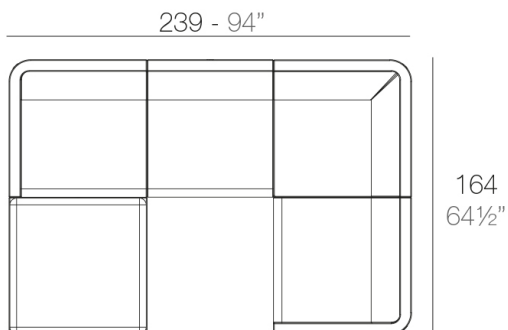

- **1 x 54171** Módulo Central - Sectional Sofa Armless
- **1 x 54173** Módulo Izquierdo - Sectional Sofa Left
- **1 x 54174** Módulo Derecho - Sectional Sofa Right
- **1 x 54133** Puff - Ottoman
- **1 x 54172** Módulo Esquina - Sectional Sofa Corner