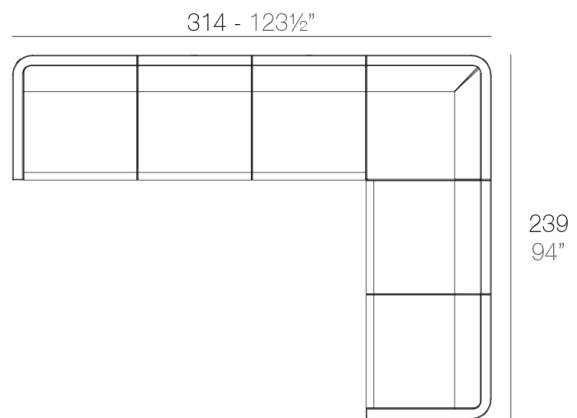

- **3 x 54171** Módulo Central - Sectional Sofa Armless
- **1 x 54173** Módulo Izquierdo - Sectional Sofa Left
- **1 x 54174** Módulo Derecho - Sectional Sofa Right
- **1 x 54172** Módulo Esquina - Sectional Sofa Corner