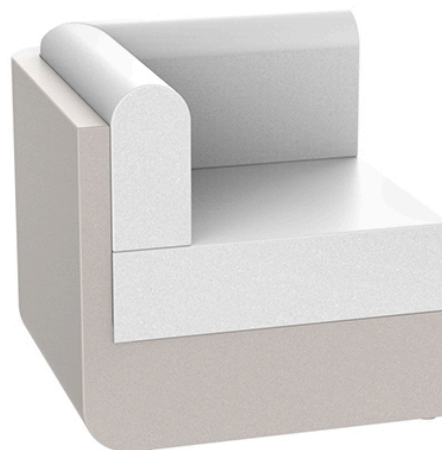

Ulm sectional sofa corner

by Ramón Esteve

Ulm furniture collection, designed by Ramón Esteve for Vondom, is fashioned as the new norm with an **inherit universal and logical appeal**. A functional seating collection that strikes a perfect balance between design, technology, and ergonomics based on basic cube, prism, and spherical shapes.

Info

Description

Made of polyethylene resin by rotational moulding. 100% Recyclable. Item suitable for indoor and outdoor use. Available in different finishes.

Weight: 25.9 Kg

ULM Sofá Módulo Esquina
ULM Sectional Sofa Corner