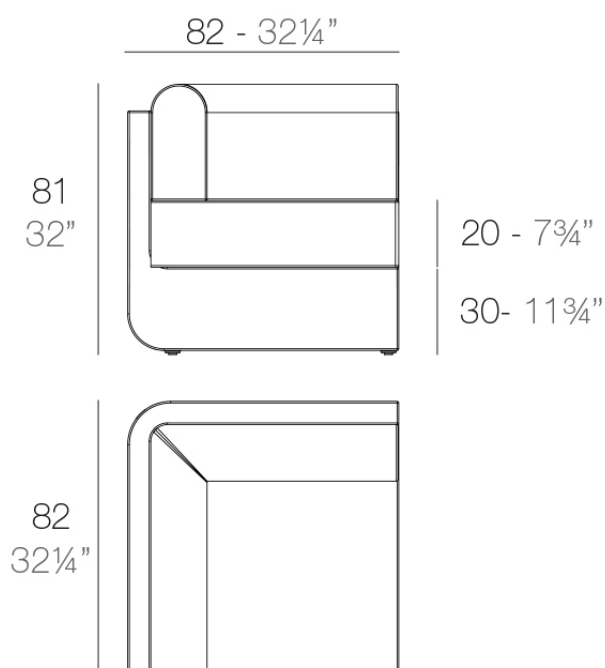

Info

Description

Made of polyethylene resin by rotational moulding. 100% Recyclable. Item suitable for indoor and outdoor use. Available in different finishes.

Weight: 25.9 Kg

ULM Sofá Módulo Esquina
ULM Sectional Sofa Corner