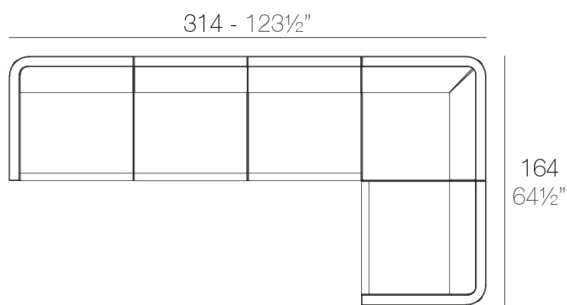

Info

Description

Made of polyethylene resin by rotational moulding. 100% Recyclable. Item suitable for indoor and outdoor use. Available in different finishes.

Weight: 25.9 Kg

ULM Sofá Módulo Esquina
ULM Sectional Sofa Corner

Combinations

- 2 x 54171** Módulo Central - Sectional Sofa Armless
- 1 x 54173** Módulo Izquierdo - Sectional Sofa Left
- 1 x 54174** Módulo Derecho - Sectional Sofa Right
- 1 x 54172** Módulo Esquina - Sectional Sofa Corner