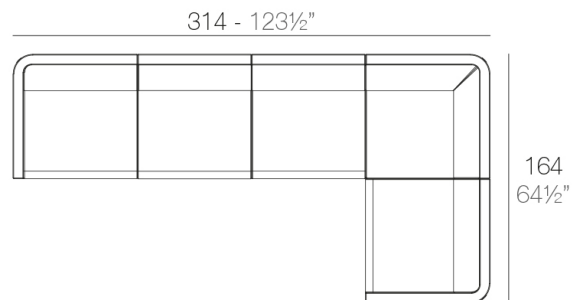

- **2 x 54171** Módulo Central - Sectional Sofa Armless
- **1 x 54173** Módulo Izquierdo - Sectional Sofa Left
- **1 x 54174** Módulo Derecho - Sectional Sofa Right
- **1 x 54172** Módulo Esquina - Sectional Sofa Corner