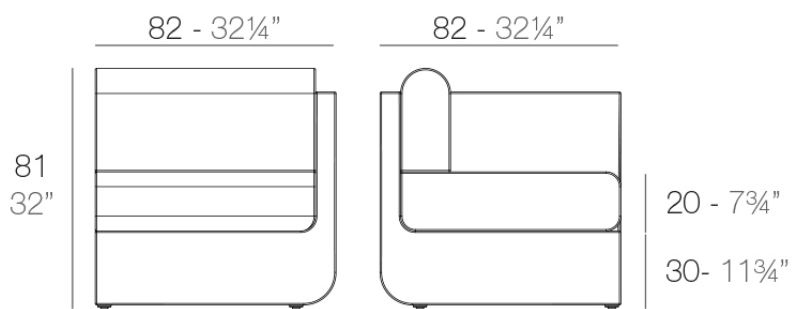

Info

Description

Made of polyethylene resin by rotational moulding. 100% Recyclable. Item suitable for indoor and outdoor use. Available in different finishes.

Weight: 25.15 Kg

ULM Sofá Módulo Izquierdo
ULM Sectional Sofa Left