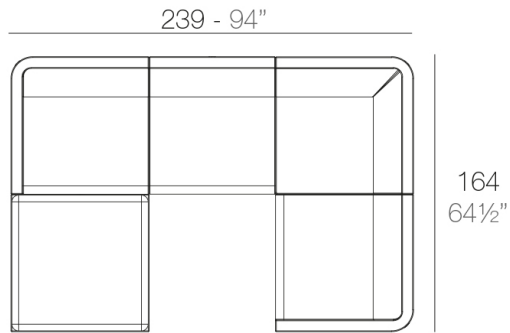

VONDOM

- **1 x 54171** Módulo Central - Sectional Sofa Armless
- **1 x 54173** Módulo Izquierdo - Sectional Sofa Left
- **1 x 54174** Módulo Derecho - Sectional Sofa Right
- **1 x 54133** Puff - Ottoman
- **1 x 54172** Módulo Esquina - Sectional Sofa Corner