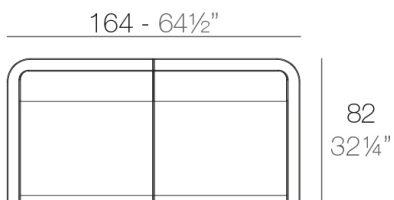

- **1 x 54173** Módulo Izquierdo - Sectional Sofa Left
- **1 x 54174** Módulo Derecho - Sectional Sofa Right