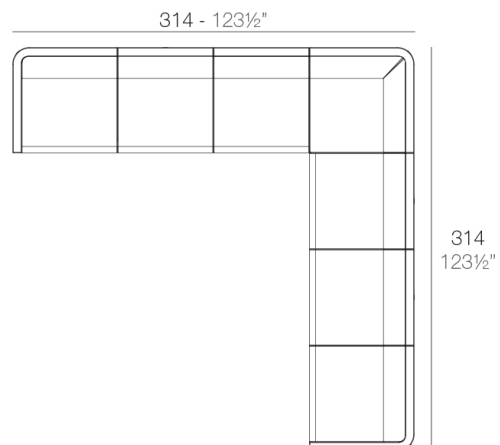

- **4 x 54171** Módulo Central - Sectional Sofa Armless
- **1 x 54173** Módulo Izquierdo - Sectional Sofa Left
- **1 x 54174** Módulo Derecho - Sectional Sofa Right
- **1 x 54172** Módulo Esquina - Sectional Sofa Corner