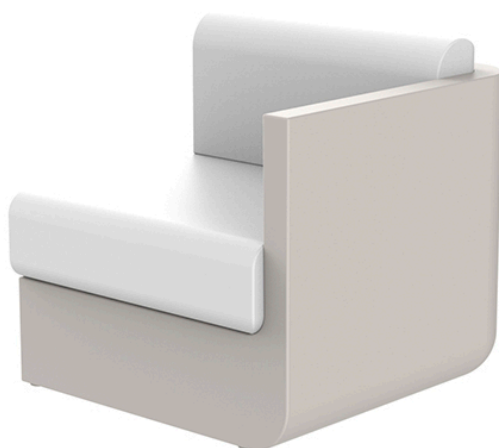

Ulm sectional sofa left

by Ramón Esteve

Ulm furniture collection, designed by Ramón Esteve for Vondom, is fashioned as the new norm with an **inherit universal and logical appeal**. A functional seating collection that strikes a perfect balance between design, technology, and ergonomics based on basic cube, prism, and spherical shapes.

Info

Description

Made of polyethylene resin by rotational moulding. 100% Recyclable. Item suitable for indoor and outdoor use. Available in different finishes.

Weight: 25.15 Kg

ULM Sofá Módulo Izquierdo
ULM Sectional Sofa Left