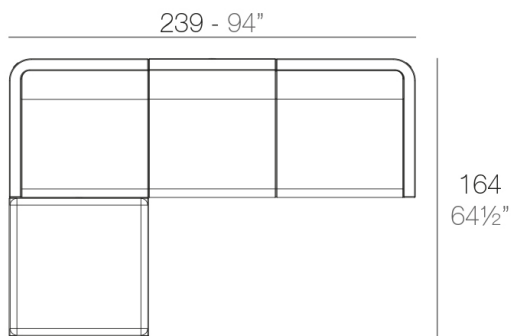

Combinations

- **1 x 54171** Módulo Central - Sectional Sofa Armless
- **1 x 54173** Módulo Izquierdo - Sectional Sofa Left
- **1 x 54174** Módulo Derecho - Sectional Sofa Right
- **1 x 54133** Puff - Ottoman