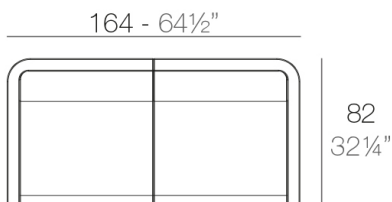

- **1 x 54173** Módulo Izquierdo - Sectional Sofa Left
- **1 x 54174** Módulo Derecho - Sectional Sofa Right