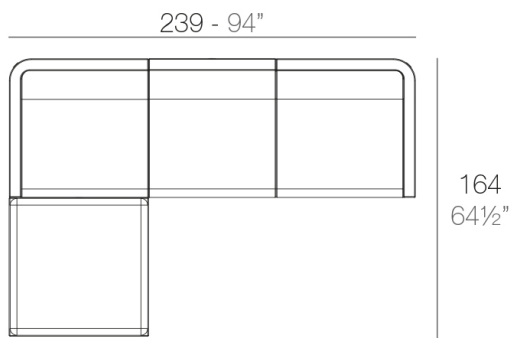

Combinations

- **1 x 54171** Módulo Central - Sectional Sofa Armless
- **1 x 54173** Módulo Izquierdo - Sectional Sofa Left
- **1 x 54174** Módulo Derecho - Sectional Sofa Right
- **1 x 54133** Puff - Ottoman