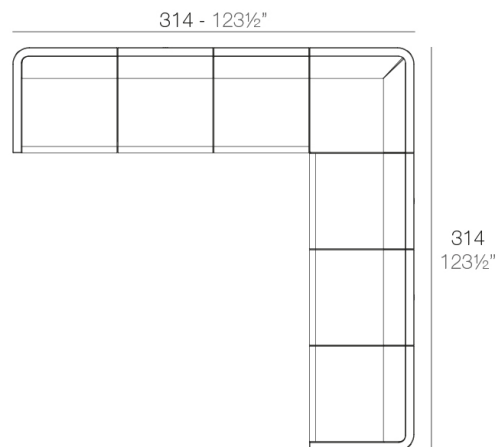

- **4 x 54171** Módulo Central - Sectional Sofa Armless
- **1 x 54173** Módulo Izquierdo - Sectional Sofa Left
- **1 x 54174** Módulo Derecho - Sectional Sofa Right
- **1 x 54172** Módulo Esquina - Sectional Sofa Corner