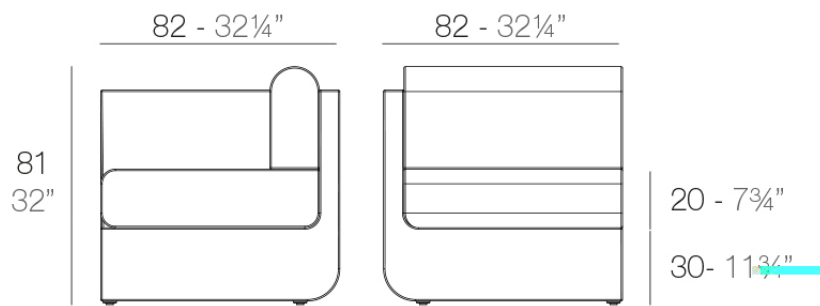

Info

Description

Made of polyethylene resin by rotational moulding. 100% Recyclable. Item suitable for indoor and outdoor use. Available in different finishes.

Weight: 25.15 Kg

ULM Sofá Módulo Derecho
ULM Sectional Sofa Right