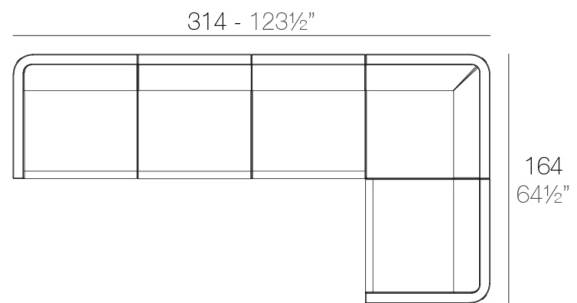

- **2 x 54171** Módulo Central - Sectional Sofa Armless
- **1 x 54173** Módulo Izquierdo - Sectional Sofa Left
- **1 x 54174** Módulo Derecho - Sectional Sofa Right
- **1 x 54172** Módulo Esquina - Sectional Sofa Corner