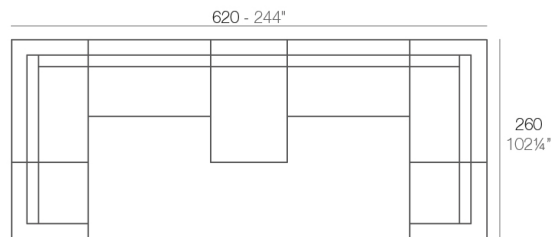

Info

Description

Made of polyethylene resin by rotational moulding. 100% Recyclable. Item suitable for indoor and outdoor use. Available in different finishes.

Weight: 32.68 Kg

VELA Sofá Módulo Central Chaise Longue
VELA Sectional Sofa Armless Chaise Lounge

Combinations

- 1 x 54028 Módulo Central Chaise Longue - Sectional Sofa Armless Chaise Longue
- 1 x 54079 Módulo Izquierdo Chaise Longue - Sectional Sofa Left Chaise Longue
- 1 x 54080 Módulo Derecho Chaise Longue - Sectional Sofa Right Chaise Longue