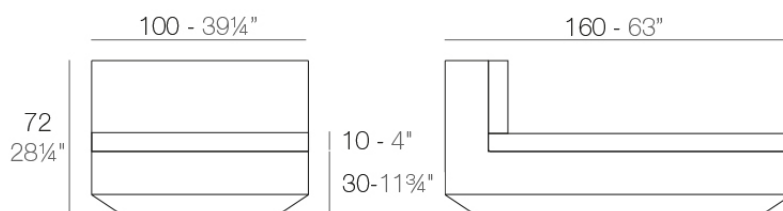

Info

Description

Made of polyethylene resin by rotational moulding. 100% Recyclable. Item suitable for indoor and outdoor use. Available in different finishes.

Weight: 32.68 Kg

VELA Sofá Módulo Central Chaise Longue
VELA Sectional Sofa Armless Chaise Lounge