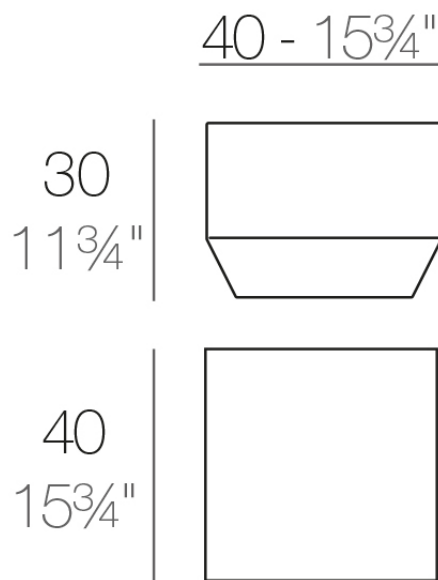

Info

Description

Made of polyethylene resin by rotational moulding. 100% Recyclable. Item suitable for indoor and outdoor use. Available in different finishes.

Weight: 3.5 Kg

VELA Mesa Baja 40 x 40
VELA Low Table 15³/₄"