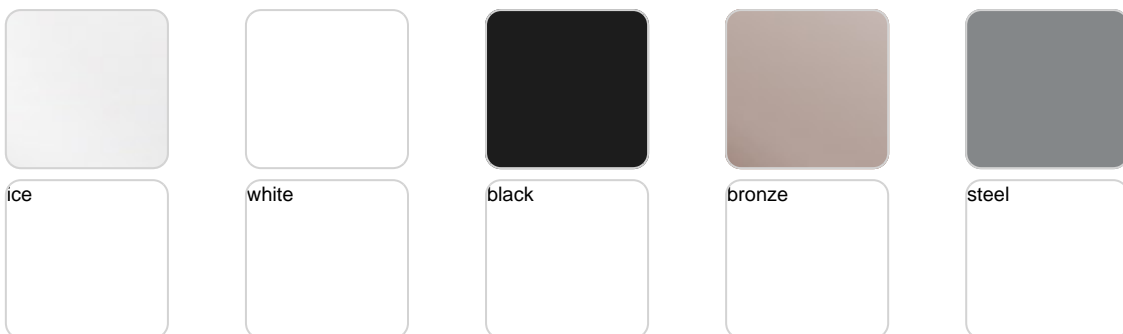

tabletops

HPL

Ref. 54041P

HPL black edge

TEMPERED GLASS

Ref. 54041C

Security temperate Glass, board thickness 10 mm

Ambients