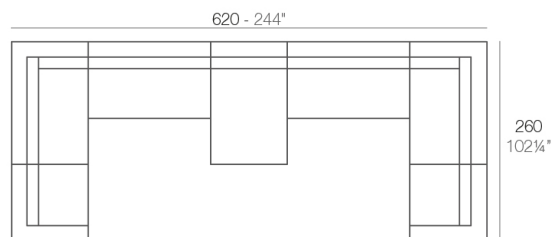

Info

Description

Made of polyethylene resin by rotational moulding. 100% Recyclable. Item suitable for indoor and outdoor use. Available in different finishes.

Weight: 41.23 Kg

VELA Sofá Módulo Izquierdo Chaise Longue
VELA Sectional Sofa Left Chaise Longue

Combinations

- 1 x 54028 Módulo Central Chaise Longue - Sectional Sofa Armless Chaise Longue
- 1 x 54079 Módulo Izquierdo Chaise Longue - Sectional Sofa Left Chaise Longue
- 1 x 54080 Módulo Derecho Chaise Longue - Sectional Sofa Right Chaise Longue