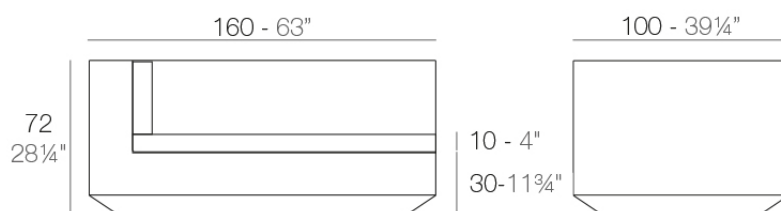

Info

Description

Made of polyethylene resin by rotational moulding. 100% Recyclable. Item suitable for indoor and outdoor use. Available in different finishes.

Weight: 41.23 Kg

VELA Sofá Módulo Izquierdo Chaise Longue
VELA Sectional Sofa Left Chaise Longue