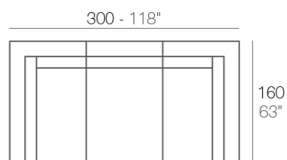

Combinations

- 1 x 54028 Módulo Central Chaise Longue - Sectional Sofa Armless Chaise Longue
- 1 x 54079 Módulo Izquierdo Chaise Longue - Sectional Sofa Left Chaise Longue
- 1 x 54080 Módulo Derecho Chaise Longue - Sectional Sofa Right Chaise Longue