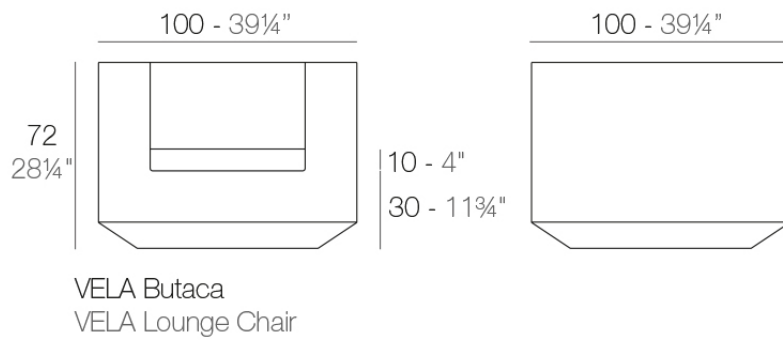

Info

Description

Made of polyethylene resin by rotational moulding. 100% Recyclable. Item suitable for indoor and outdoor use. Available in different finishes.

Weight: 32.58 Kg

Finishes

finishes

BASIC

Ref. 54023