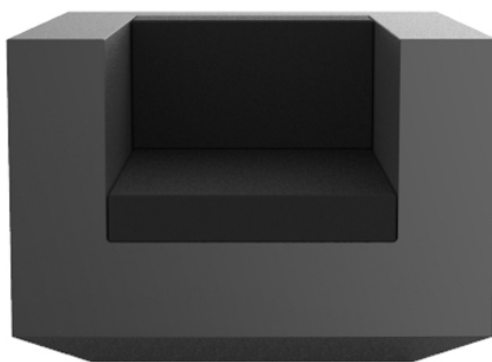

Info

Description

Made of polyethylene resin by rotational moulding. 100% Recyclable. Item suitable for indoor and outdoor use. Available in different finishes.

Weight: 32.58 Kg

Finishes

finishes

BASIC

Ref. 54023