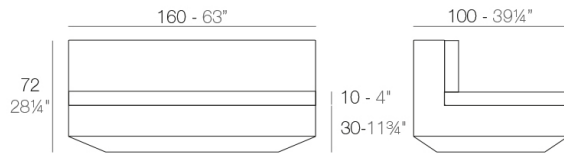

VELA Sofá Módulo Central XL
VELA Sectional Sofa XL Armless