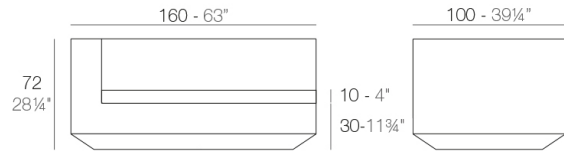

Info

Description

Made of polyethylene resin by rotational moulding. 100% Recyclable. Item suitable for indoor and outdoor use. Available in different finishes.

Modules

VELA Sofá Módulo Izquierdo XL
VELA Sectional Sofa XL Left