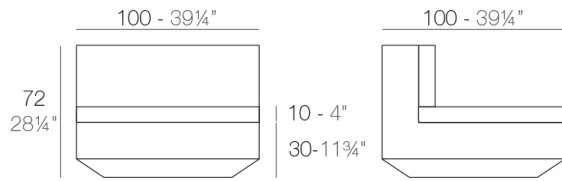

VELA Sofá Módulo Central
VELA Sectional Sofa Armless