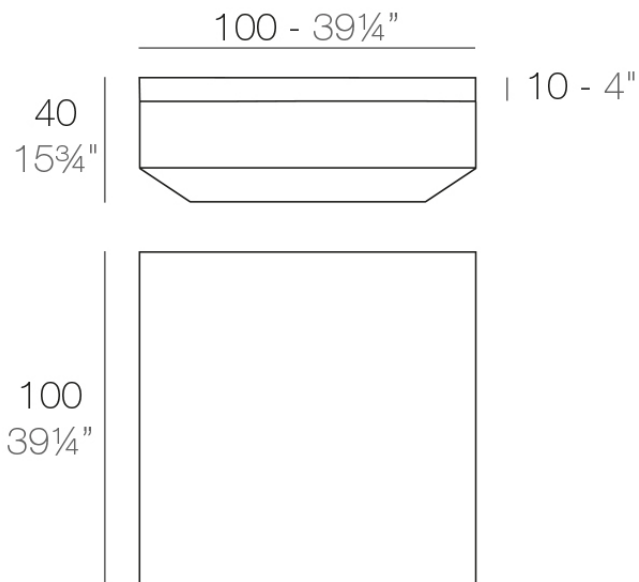

### Description

Made of polyethylene resin by rotational moulding. 100% Recyclable. Item suitable for indoor and outdoor use. Available in different finishes.

Weight: 17.16 Kg

VELA Puff-Chaise Longue  
VELA Ottoman-Chaise Longue