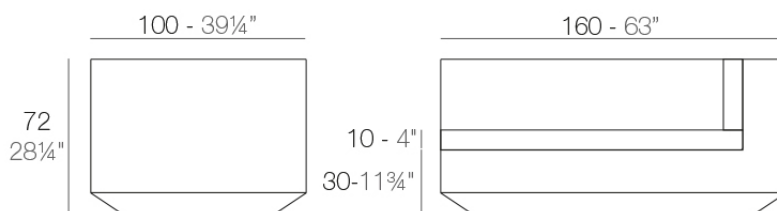

Info

Description

Made of polyethylene resin by rotational moulding. 100% Recyclable. Item suitable for indoor and outdoor use. Available in different finishes.

Weight: 41.23 Kg

VELA Sofá Módulo Derecho Chaise Longue
VELA Sectional Sofa Right Chaise Longue