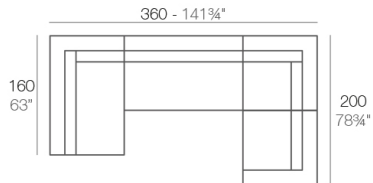

Combinations

- 1 x 54080 Módulo Derecho Chaise Longue - Sectional Sofa Right Chaise Longue
- 1 x 54027 Módulo Central XL - Sectional Sofa XL Armless
- 1 x 54029 Módulo Esquina - Sectional Sofa Corner
- 1 x 54077 Módulo Izquierdo - Sectional Sofa Left