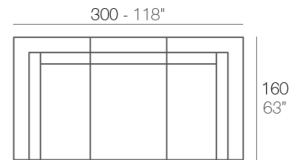

- 1 x 54028 Módulo Central Chaise Longue - Sectional Sofa Armless Chaise Longue
- 1 x 54079 Módulo Izquierdo Chaise Longue - Sectional Sofa Left Chaise Longue
- 1 x 54080 Módulo Derecho Chaise Longue - Sectional Sofa Right Chaise Longue