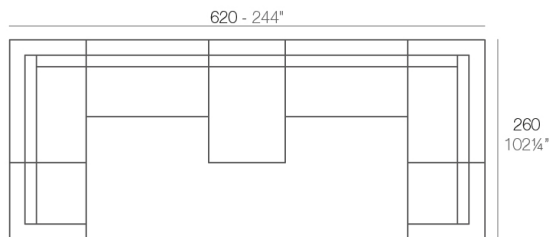

- 1 x 54028 Módulo Central Chaise Longue - Sectional Sofa Armless Chaise Longue
- 1 x 54079 Módulo Izquierdo Chaise Longue - Sectional Sofa Left Chaise Longue
- 1 x 54080 Módulo Derecho Chaise Longue - Sectional Sofa Right Chaise Longue
- 2 x 54027 Módulo Central XL - Sectional Sofa XL Armless
- 1 x 54077 Módulo Izquierdo - Sectional Sofa Left
- 1 x 54078 Módulo Derecho - Sectional Sofa Right