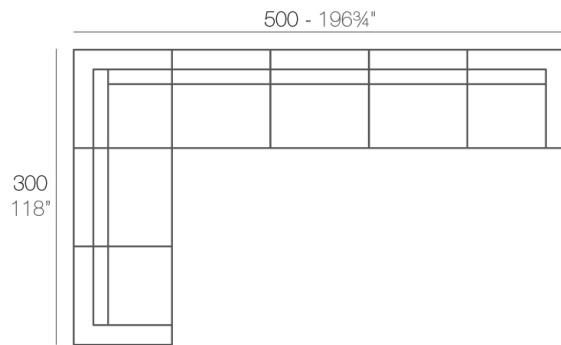

- 4 x 54026 Módulo Central - Sectional Sofa Armless
- 1 x 54029 Módulo Esquina - Sectional Sofa Corner
- 1 x 54077 Módulo Izquierdo - Sectional Sofa Left
- 1 x 54078 Módulo Derecho - Sectional Sofa Right