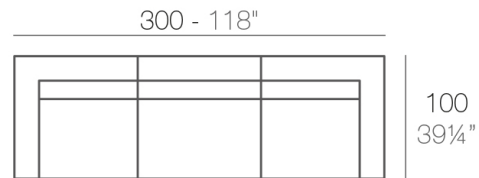

- 1 x 54026 Módulo Central - Sectional Sofa Armless
- 1 x 54077 Módulo Izquierdo - Sectional Sofa Left
- 1 x 54078 Módulo Derecho - Sectional Sofa Right