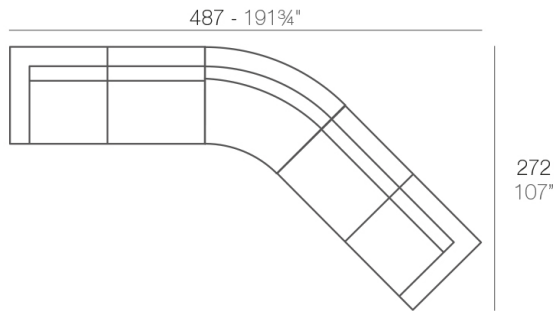

Combinations

- 1 x 54077 Módulo Izquierdo - Sectional Sofa Left
- 2 x 54026 Módulo Central - Sectional Sofa Armless
- 1 x 54169 Módulo Circular - Curved Sectional Sofa
- 1 x 54078 Módulo Derecho - Sectional Sofa Right