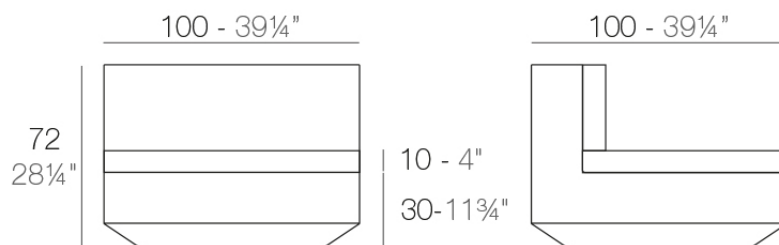

Info

Description

Made of polyethylene resin by rotational moulding. 100% Recyclable. Item suitable for indoor and outdoor use. Available in different finishes.

Weight: 24.18 Kg

VELA Sofá Módulo Central
VELA Sectional Sofa Armless