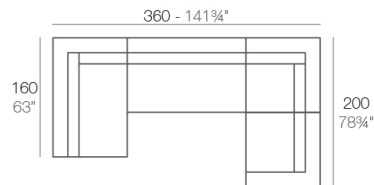

- **1 x 54080** Módulo Derecho Chaise Longue - Sectional Sofa Right Chaise Longue
- **1 x 54027** Módulo Central XL - Sectional Sofa XL Armless
- **1 x 54029** Módulo Esquina - Sectional Sofa Corner
- **1 x 54077** Módulo Izquierdo - Sectional Sofa Left