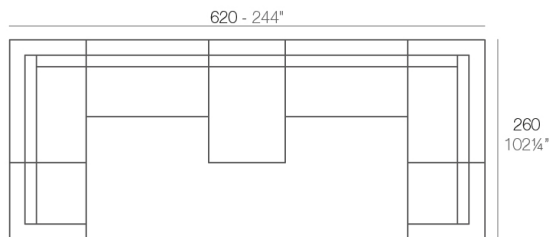

- **1 x 54028** Módulo Central Chaise Longue - Sectional Sofa Armless Chaise Longue
- **1 x 54079** Módulo Izquierdo Chaise Longue - Sectional Sofa Left Chaise Longue
- **1 x 54080** Módulo Derecho Chaise Longue - Sectional Sofa Right Chaise Longue
- **2 x 54027** Módulo Central XL - Sectional Sofa XL Armless
- **1 x 54077** Módulo Izquierdo - Sectional Sofa Left
- **1 x 54078** Módulo Derecho - Sectional Sofa Right