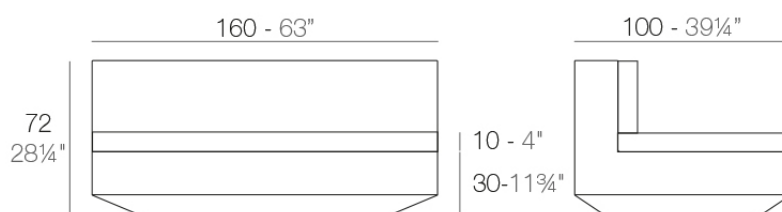

### Description

Made of polyethylene resin by rotational moulding. 100% Recyclable. Item suitable for indoor and outdoor use. Available in different finishes.

Weight: 37.69 Kg

VELA Sofá Módulo Central XL  
VELA Sectional Sofa XL Armless