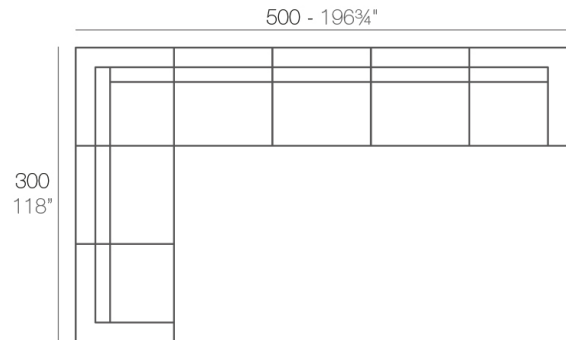

- 4 x 54026 Módulo Central - Sectional Sofa Armless
- 1 x 54029 Módulo Esquina - Sectional Sofa Corner
- 1 x 54077 Módulo Izquierdo - Sectional Sofa Left
- 1 x 54078 Módulo Derecho - Sectional Sofa Right