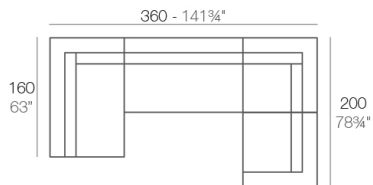

Combinations

- 1 x 54080 Módulo Derecho Chaise Longue - Sectional Sofa Right Chaise Longue
- 1 x 54027 Módulo Central XL - Sectional Sofa XL, Armless
- 1 x 54029 Módulo Esquina - Sectional Sofa Corner
- 1 x 54077 Módulo Izquierdo - Sectional Sofa Left