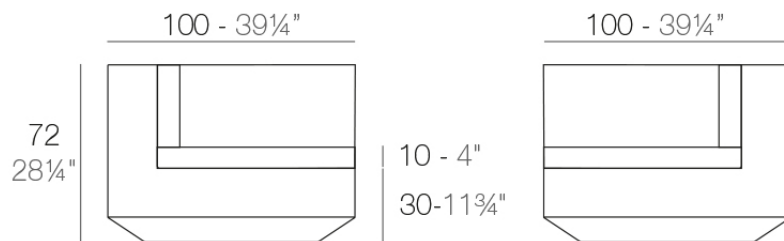

Info

Description

Made of polyethylene resin by rotational moulding. 100% Recyclable. Item suitable for indoor and outdoor use. Available in different finishes.

Weight: 27.35 Kg

VELA Sofá Módulo Esquina
VELA Sectional Sofa Corner