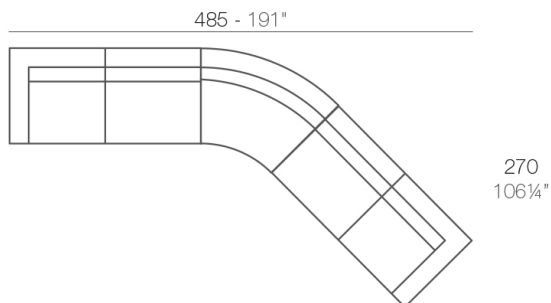

- **1 x 54077** Módulo Izquierdo - Sectional Sofa Left
- **2 x 54026** Módulo Central - Sectional Sofa Armless
- **1 x 54169** Módulo Circular - Curved Sectional Sofa
- **1 x 54078** Módulo Derecho - Sectional Sofa Right