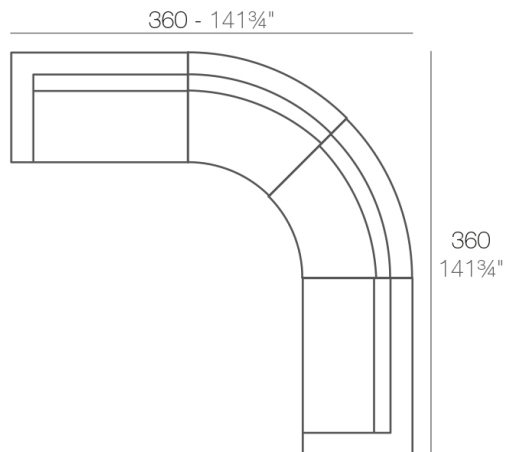

Info

Description

Made of polyethylene resin by rotational moulding. 100% Recyclable. Item suitable for indoor and outdoor use. Available in different finishes.

Weight: 33.2 Kg

VELA Sofá Módulo Circular
VELA Curved Sectional Sofa

Combinations

- 1 x 54024** Módulo Izquierdo XL - Sectional Sofa XL Left
- 2 x 54169** Módulo Circular - Curved Sectional Sofa
- 1 x 54025** Módulo Derecho XL - Sectional Sofa XL Right

- 1 x 54077** Módulo Izquierdo - Sectional Sofa Left
- 4 x 54169** Módulo Circular - Curved Sectional Sofa
- 1 x 54078** Módulo Derecho - Sectional Sofa Right