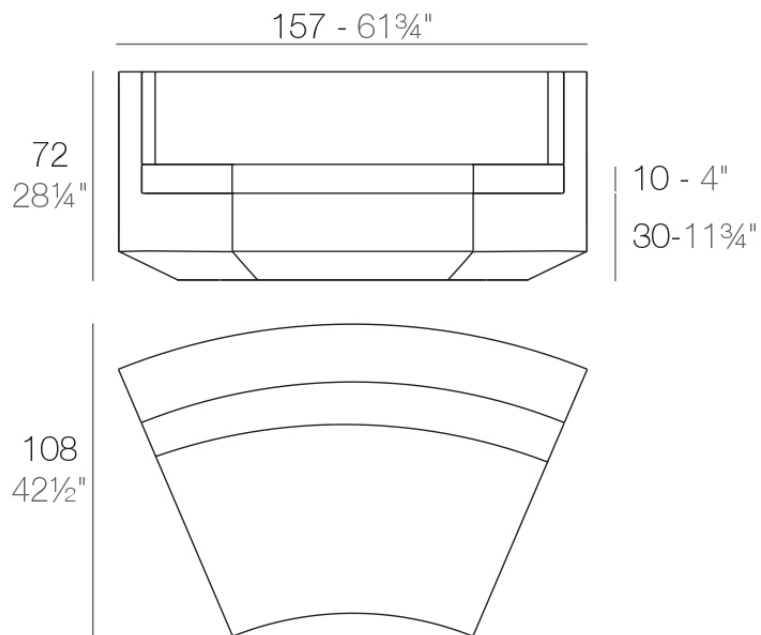

Info

Description

Made of polyethylene resin by rotational moulding. 100% Recyclable. Item suitable for indoor and outdoor use. Available in different finishes.

Weight: 33.2 Kg

VELA Sofá Módulo Circular
VELA Curved Sectional Sofa