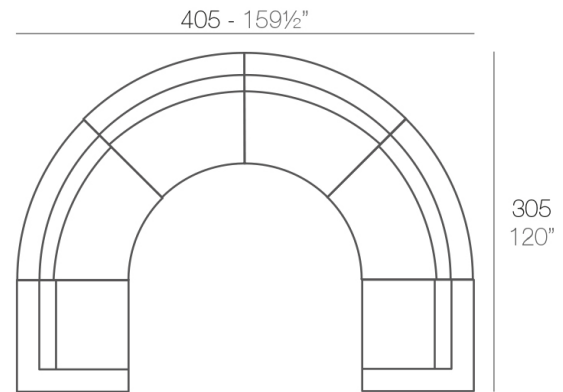

- **1 x 54077** Módulo Izquierdo - Sectional Sofa Left
- **4 x 54169** Módulo Circular - Curved Sectional Sofa
- **1 x 54078** Módulo Derecho - Sectional Sofa Right