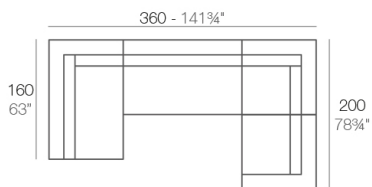

- **1 x 54080** Módulo Derecho Chaise Longue - Sectional Sofa Right Chaise Longue
- **1 x 54027** Módulo Central XL - Sectional Sofa XL Armless
- **1 x 54029** Módulo Esquina - Sectional Sofa Corner
- **1 x 54077** Módulo Izquierdo - Sectional Sofa Left