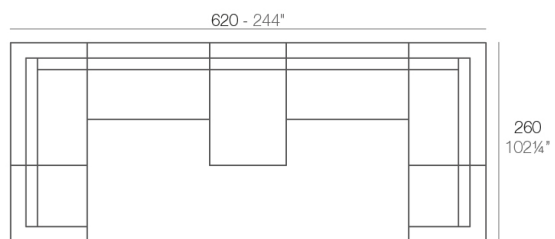

- **1 x 54028** Módulo Central Chaise Longue - Sectional Sofa Armless Chaise Longue
- **1 x 54079** Módulo Izquierdo Chaise Longue - Sectional Sofa Left Chaise Longue
- **1 x 54080** Módulo Derecho Chaise Longue - Sectional Sofa Right Chaise Longue
- **2 x 54027** Módulo Central XL - Sectional Sofa XL Armless
- **1 x 54077** Módulo Izquierdo - Sectional Sofa Left
- **1 x 54078** Módulo Derecho - Sectional Sofa Right