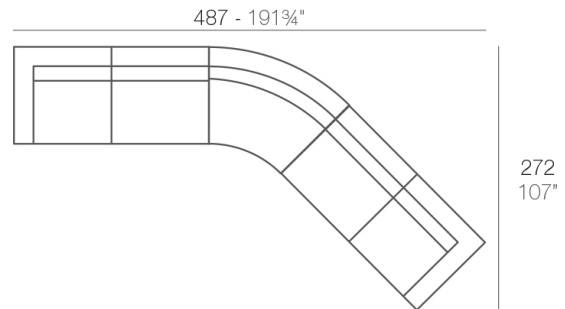

- **1 x 54077** Módulo Izquierdo - Sectional Sofa Left
- **2 x 54026** Módulo Central - Sectional Sofa Armless
- **1 x 54169** Módulo Circular - Curved Sectional Sofa
- **1 x 54078** Módulo Derecho - Sectional Sofa Right