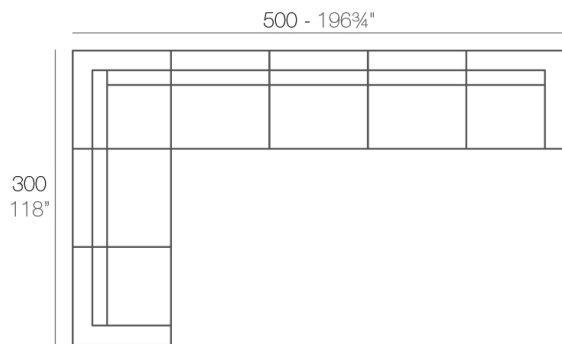

- **4 x 54026** Módulo Central - Sectional Sofa Armless
- **1 x 54029** Módulo Esquina - Sectional Sofa Corner
- **1 x 54077** Módulo Izquierdo - Sectional Sofa Left
- **1 x 54078** Módulo Derecho - Sectional Sofa Right