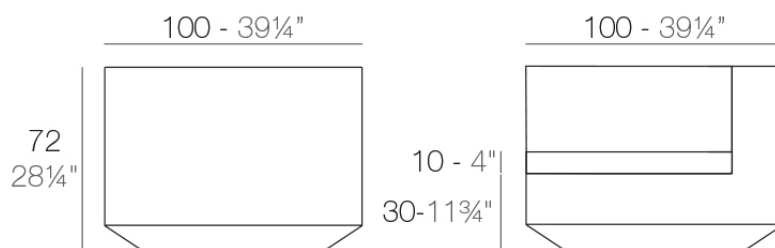

Info

Description

Made of polyethylene resin by rotational moulding. 100% Recyclable. Item suitable for indoor and outdoor use. Available in different finishes.

Weight: 26.68 Kg

VELA Sofá Módulo Izquierdo
VELA Sectional Sofa Left