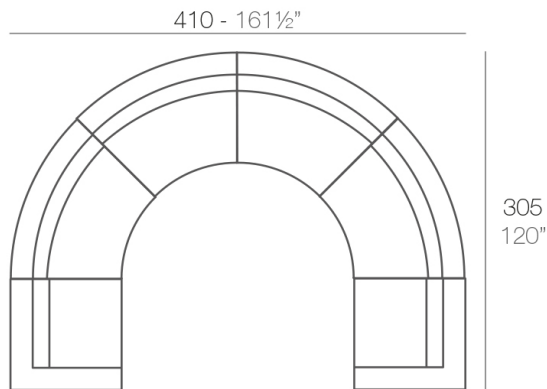

Combinations

- **1 x 54077** Módulo Izquierdo - Sectional Sofa Left
- **4 x 54169** Módulo Circular - Curved Sectional Sofa
- **1 x 54078** Módulo Derecho - Sectional Sofa Right