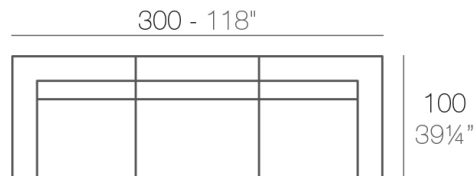

- **1 x 54026** Módulo Central - Sectional Sofa Armless
- **1 x 54077** Módulo Izquierdo - Sectional Sofa Left
- **1 x 54078** Módulo Derecho - Sectional Sofa Right