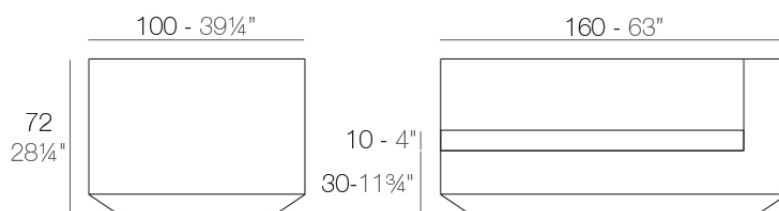

Info

Description

Made of polyethylene resin by rotational moulding. 100% Recyclable. Item suitable for indoor and outdoor use. Available in different finishes.

Weight: 40.69 Kg

VELA Sofá Módulo Izquierdo XL
VELA Sectional Sofa XL Left