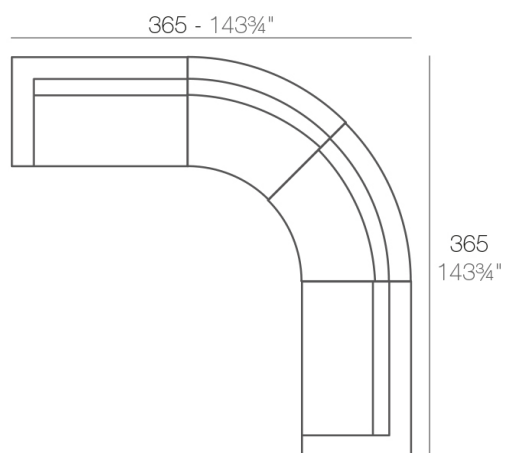

Info

Description

Made of polyethylene resin by rotational moulding. 100% Recyclable. Item suitable for indoor and outdoor use. Available in different finishes.

Weight: 40.69 Kg

VELA Sofá Módulo Izquierdo XL
VELA Sectional Sofa XL Left

Combinations

- 1 x 54024** Módulo Izquierdo XL - Sectional Sofa XL Left
- 2 x 54169** Módulo Circular - Curved Sectional Sofa
- 1 x 54025** Módulo Derecho XL - Sectional Sofa XL Right

- 1 x 54027** Módulo Central XL - Sectional Sofa XL Armless
- 1 x 54024** Módulo Izquierdo XL - Sectional Sofa XL Left
- 1 x 54025** Módulo Derecho XL - Sectional Sofa XL Right