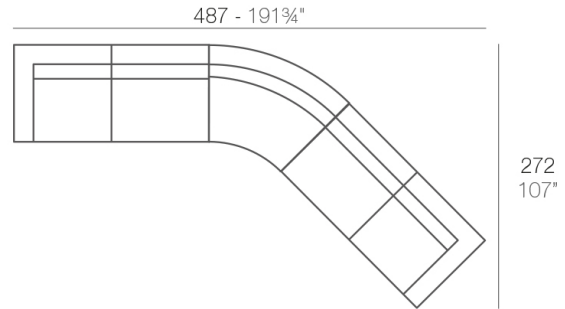

- **1 x 54077** Módulo Izquierdo - Sectional Sofa Left
- **2 x 54026** Módulo Central - Sectional Sofa Armless
- **1 x 54169** Módulo Circular - Curved Sectional Sofa
- **1 x 54078** Módulo Derecho - Sectional Sofa Right