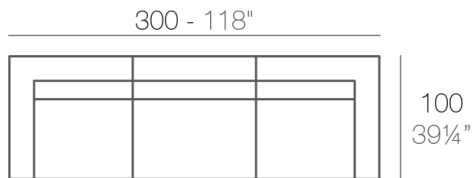

- **1 x 54026** Módulo Central - Sectional Sofa Armless
- **1 x 54077** Módulo Izquierdo - Sectional Sofa Left
- **1 x 54078** Módulo Derecho - Sectional Sofa Right