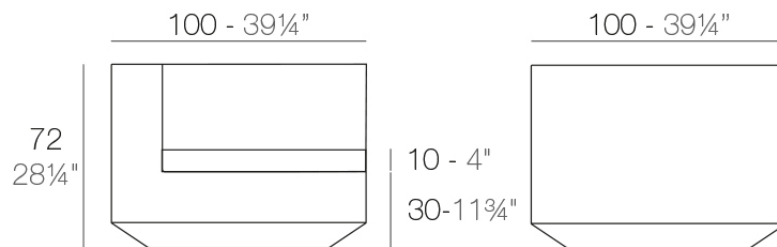

Info

Description

Made of polyethylene resin by rotational moulding. 100% Recyclable. Item suitable for indoor and outdoor use. Available in different finishes.

Weight: 26.68 Kg

VELA Sofá Módulo Derecho
VELA Sectional Sofa Right