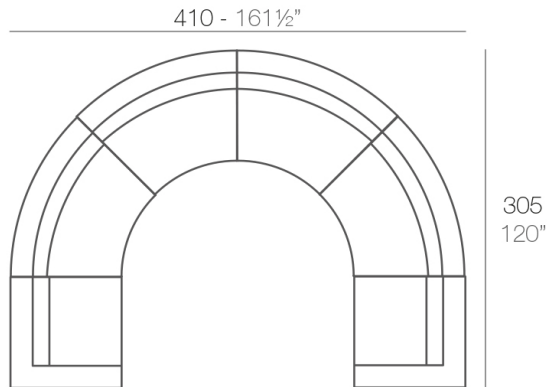

Combinations

- **1 x 54077** Módulo Izquierdo - Sectional Sofa Left
- **4 x 54169** Módulo Circular - Curved Sectional Sofa
- **1 x 54078** Módulo Derecho - Sectional Sofa Right