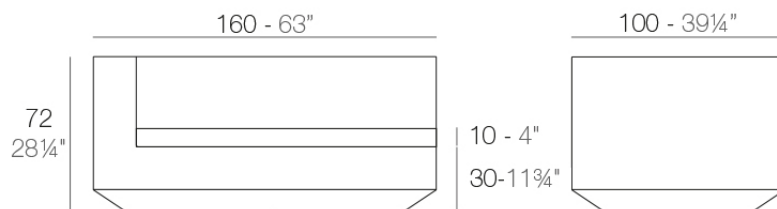

Info

Description

Made of polyethylene resin by rotational moulding. 100% Recyclable. Item suitable for indoor and outdoor use. Available in different finishes.

Weight: 40.63 Kg

VELA Sofá Módulo Derecho XL
VELA Sectional Sofa XL Right