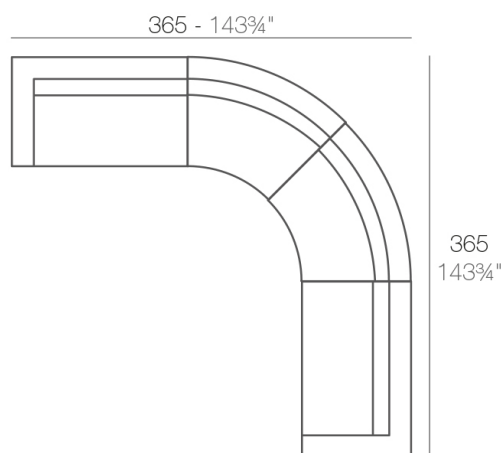

Info

Description

Made of polyethylene resin by rotational moulding. 100% Recyclable. Item suitable for indoor and outdoor use. Available in different finishes.

Weight: 40.63 Kg

VELA Sofá Módulo Derecho XL
VELA Sectional Sofa XL Right

Combinations

- 1 x 54024** Módulo Izquierdo XL - Sectional Sofa XL Left
- 2 x 54169** Módulo Circular - Curved Sectional Sofa
- 1 x 54025** Módulo Derecho XL - Sectional Sofa XL Right

- 1 x 54027** Módulo Central XL - Sectional Sofa XL Armless
- 1 x 54024** Módulo Izquierdo XL - Sectional Sofa XL Left
- 1 x 54025** Módulo Derecho XL - Sectional Sofa XL Right