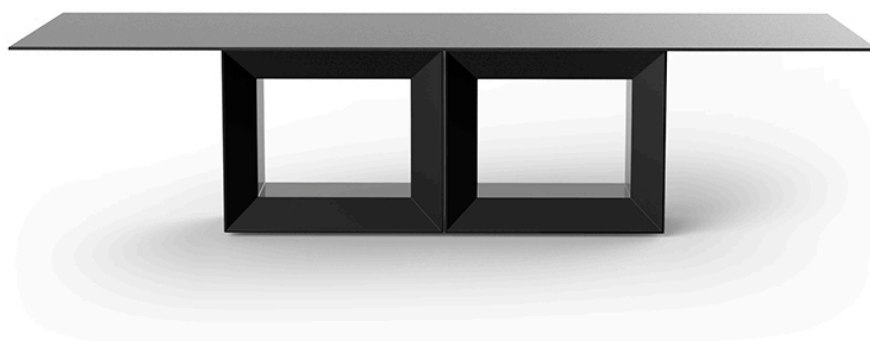

Vela table xl 300x120x72

by Ramón Esteve

Vela Collection, designed by Ramon Esteve for Vondom. This extensive outdoor furniture and plantpot collection aims to offer the comfort and the quality of interior furniture without losing it's original qualities.

Info

Description

Made of polyethylene resin by rotational moulding. 100% Recyclable. Item suitable for indoor and outdoor use. Available with different finishes and options.

Weight: 99.3 Kg

VELA Mesa XL
VELA Table XL