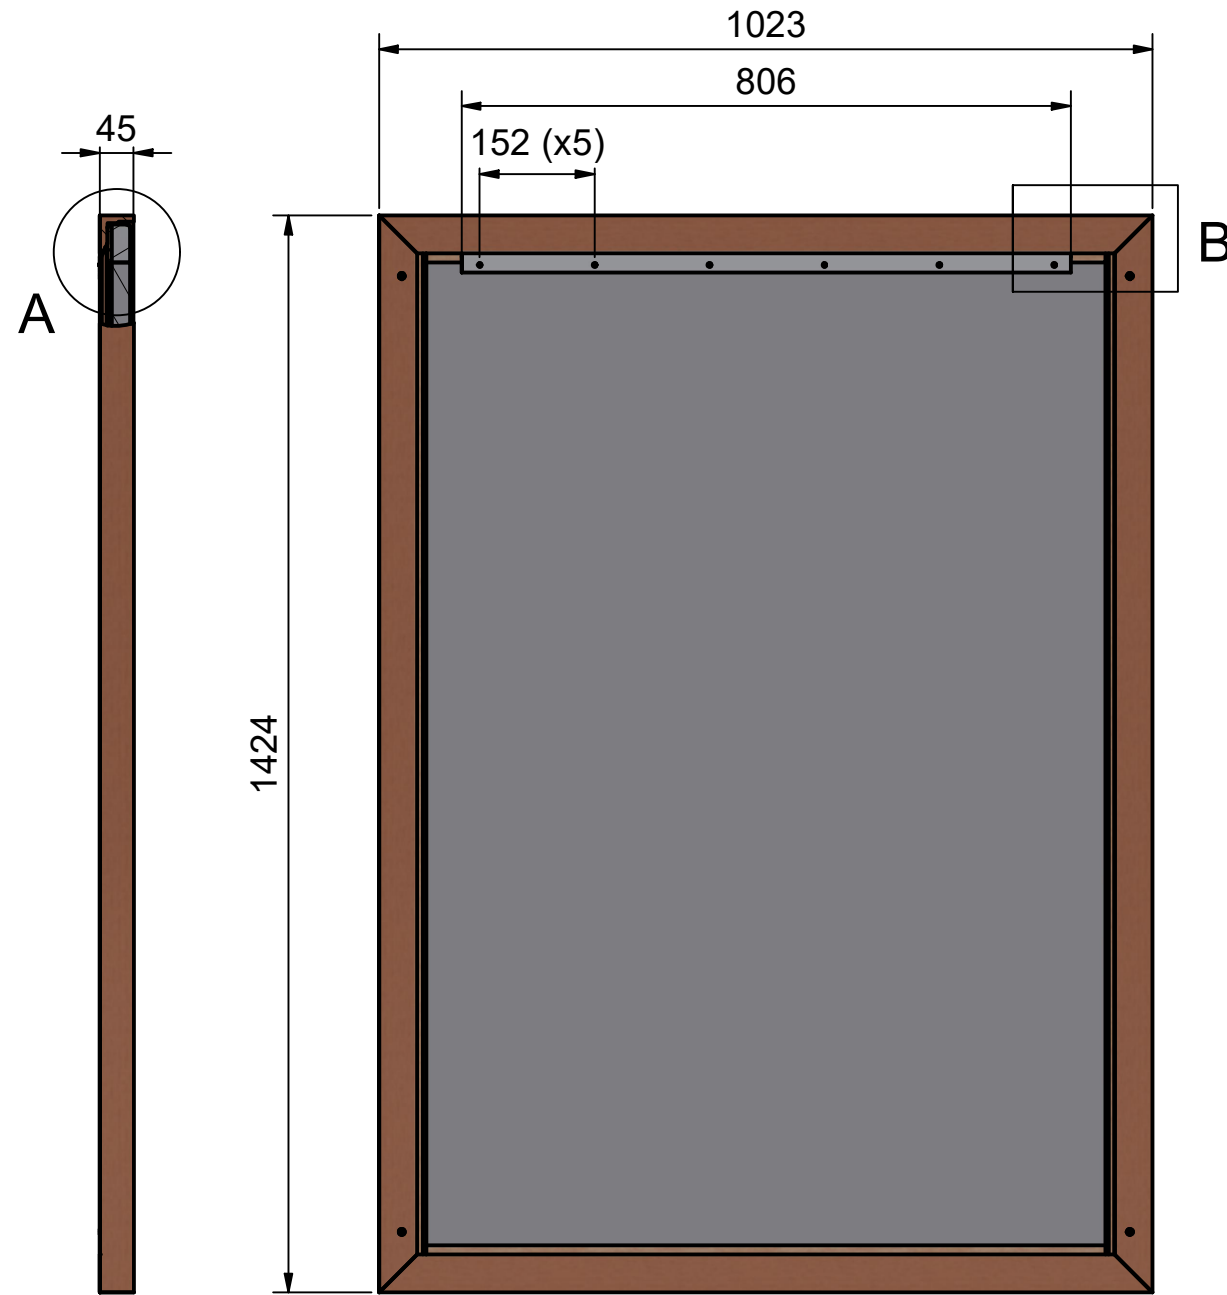

abstracta
Wall of art
W1000xH1400mm
Article no:18430030

Monteringsanvisning
Montageanweisung
Mounting instruction

A (1:1)

B (1:2)

abstracta
Wall of art
W14000xH1000mm
Article no:18430030
Monteringsanvisning
Montageanweisung
Mounting instruction

A (1:1)

B (1:2)