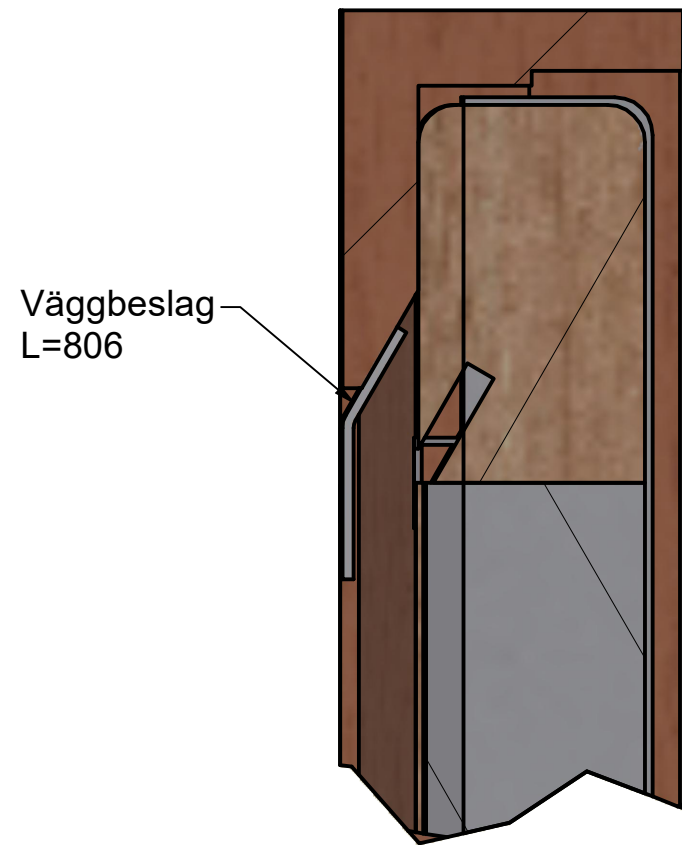

abstracta
Wall of art
W1000xH1400mm
Article no:18430030

Monteringsanvisning
Montageanweisung
Mounting instruction

A (1:1)

B (1:2)

abstracta
Wall of art
W14000xH1000mm
Article no:18430030
Monteringsanvisning
Montageanweisung
Mounting instruction

A (1:1)

B (1:2)