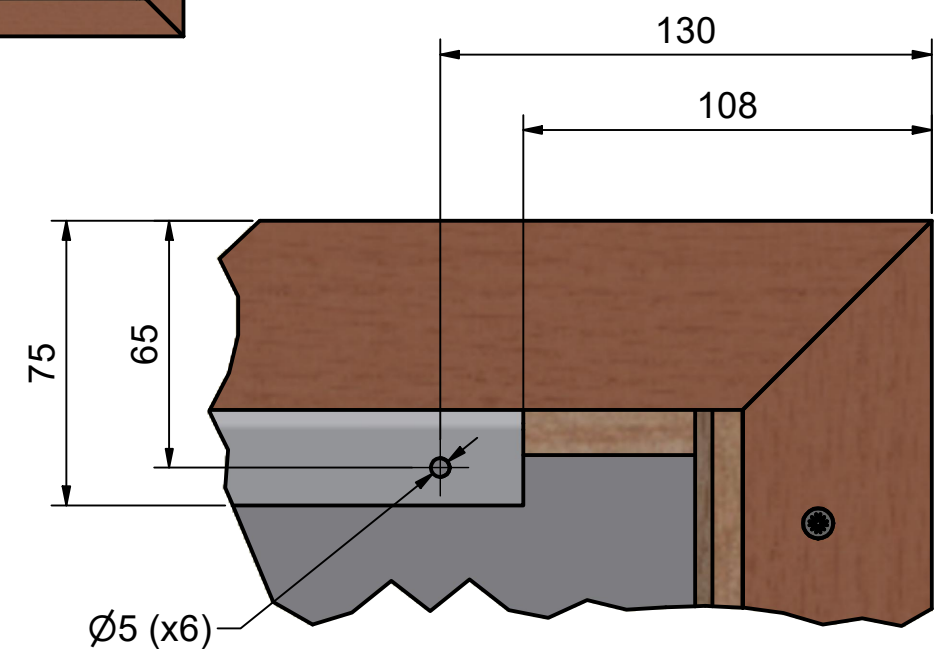

abstracta
Wall of art
W1000xH1400mm
Article no:18430030

Monteringsanvisning
Montageanweisung
Mounting instruction

A (1:1)

B (1:2)

abstracta
Wall of art
W14000xH1000mm
Article no:18430030
Monteringsanvisning
Montageanweisung
Mounting instruction

A (1:1)

B (1:2)