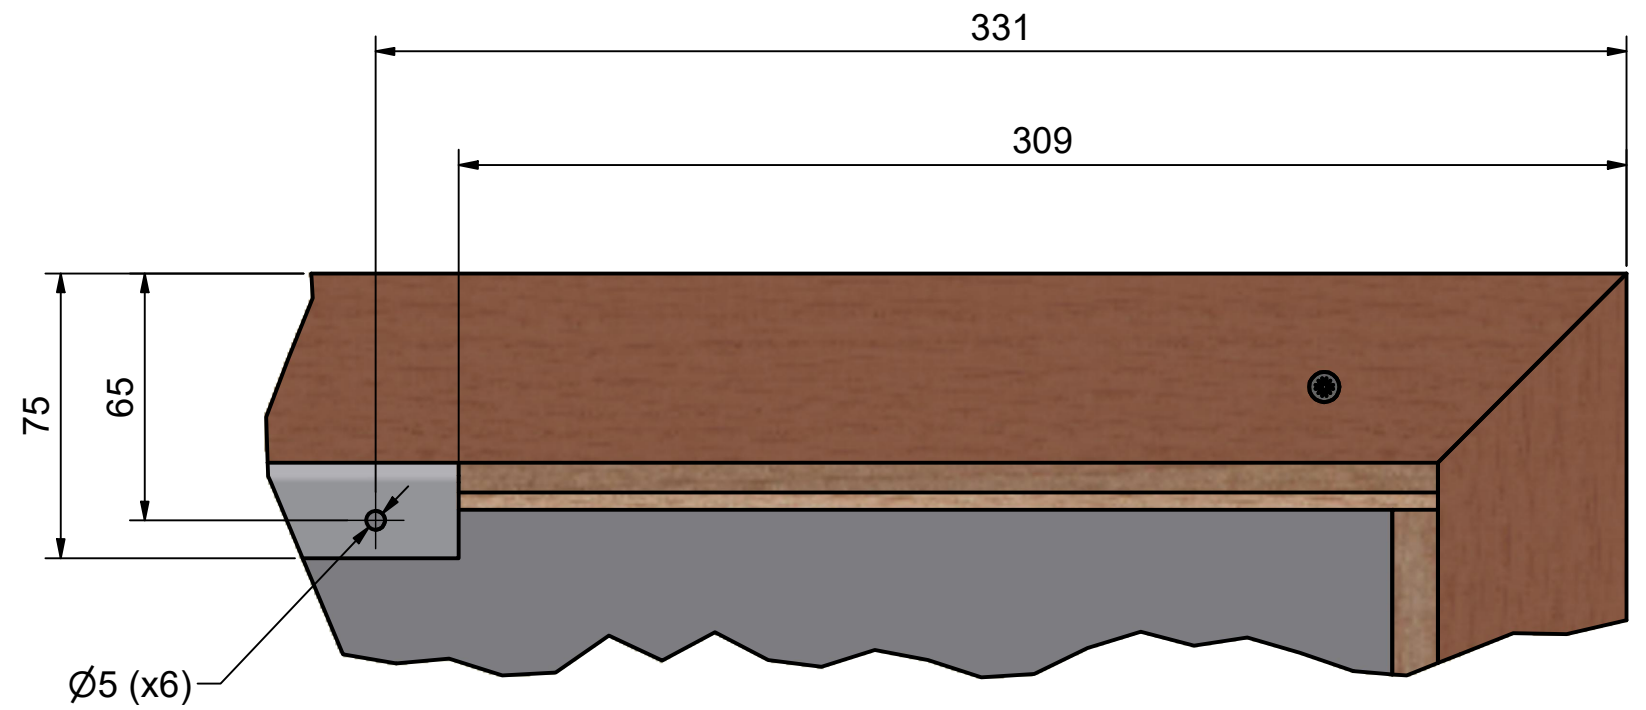

abstracta
Wall of art
W1000xH1400mm
Article no:18430030

Monteringsanvisning
Montageanweisung
Mounting instruction

A (1:1)

B (1:2)

abstracta
Wall of art
W14000xH1000mm
Article no:18430030
Monteringsanvisning
Montageanweisung
Mounting instruction

A (1:1)

B (1:2)