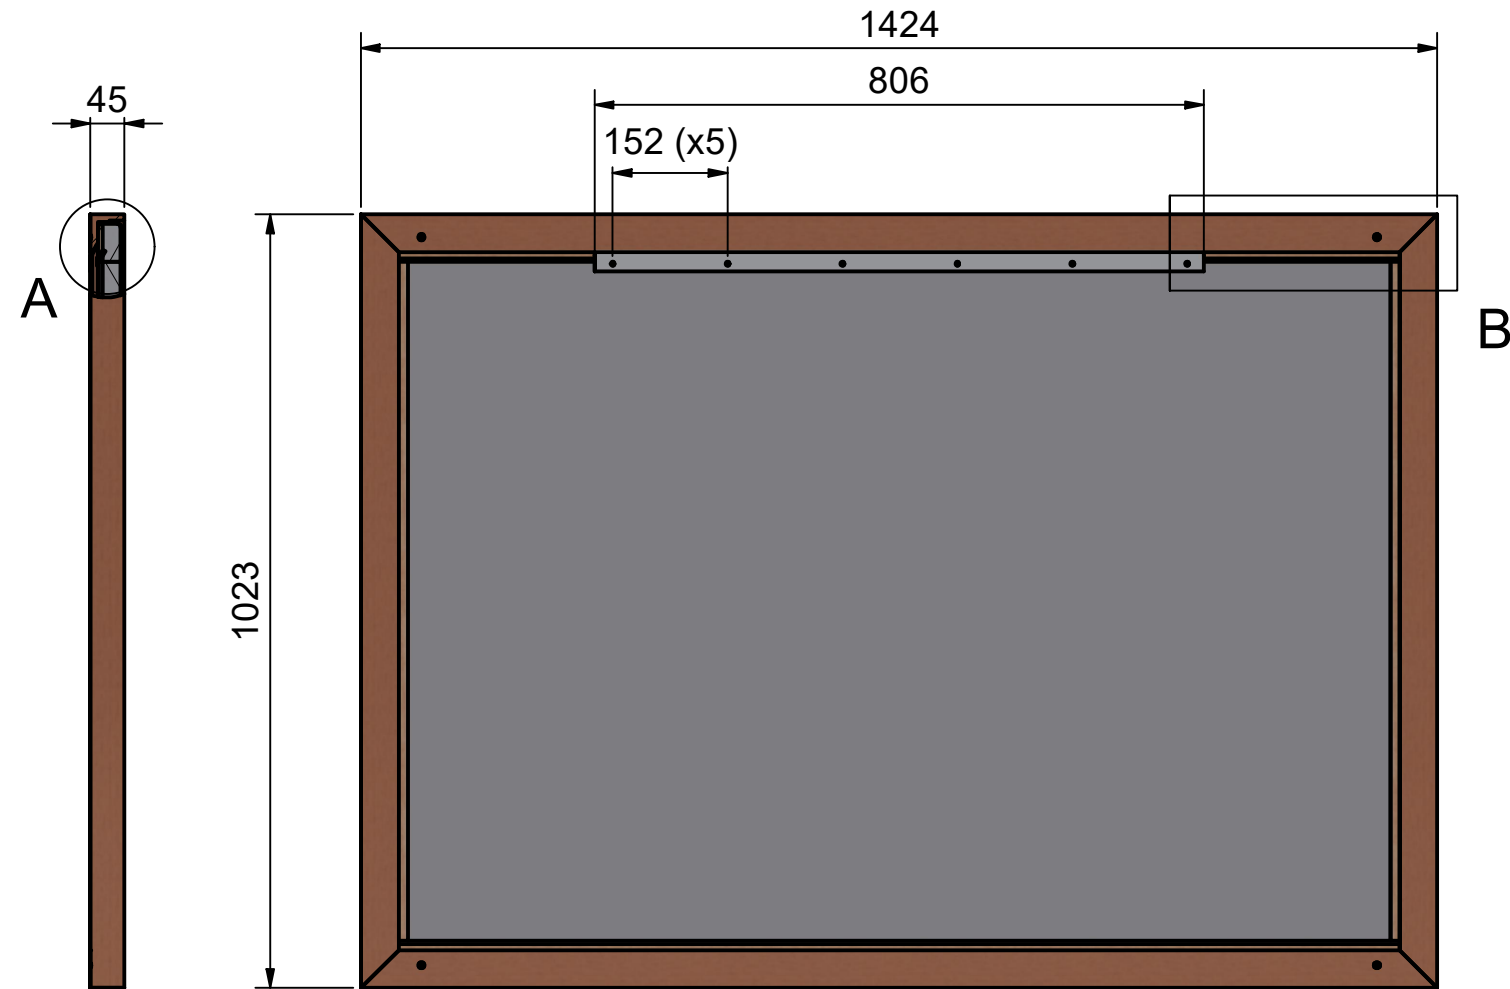

abstracta
Wall of art
W1000xH1400mm
Article no:18430030

Monteringsanvisning
Montageanweisung
Mounting instruction

A (1:1)

B (1:2)

abstracta
Wall of art
W14000xH1000mm
Article no:18430030
Monteringsanvisning
Montageanweisung
Mounting instruction

A (1:1)

B (1:2)