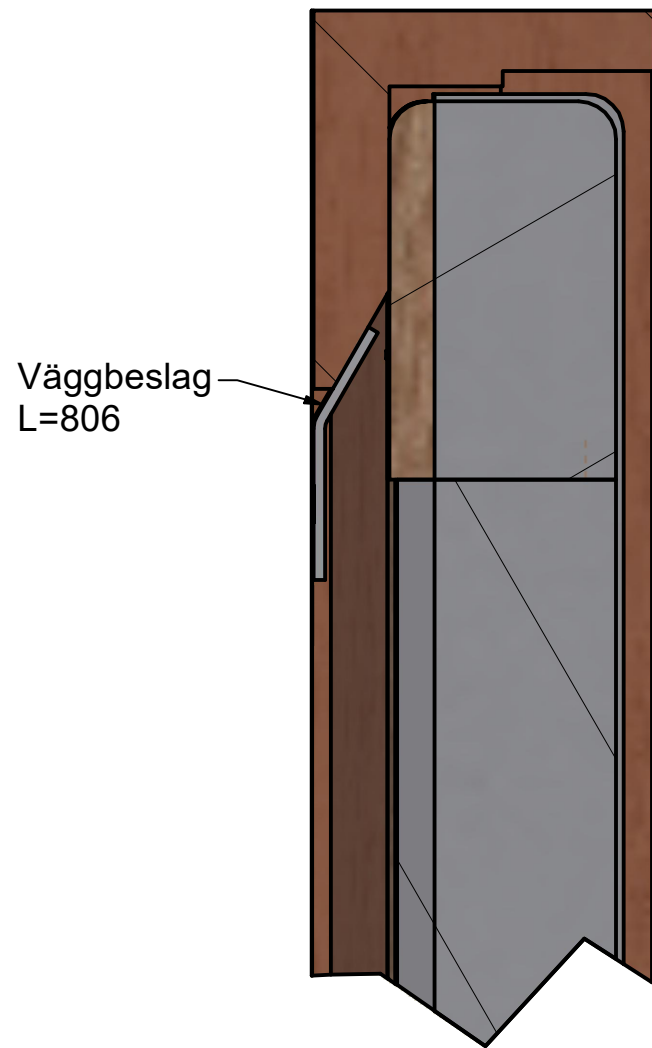

abstracta
Wall of art
W1000xH1400mm
Article no:18430030

Monteringsanvisning
Montageanweisung
Mounting instruction

A (1:1)

B (1:2)

abstracta
Wall of art
W14000xH1000mm
Article no:18430030
Monteringsanvisning
Montageanweisung
Mounting instruction

A (1:1)

B (1:2)