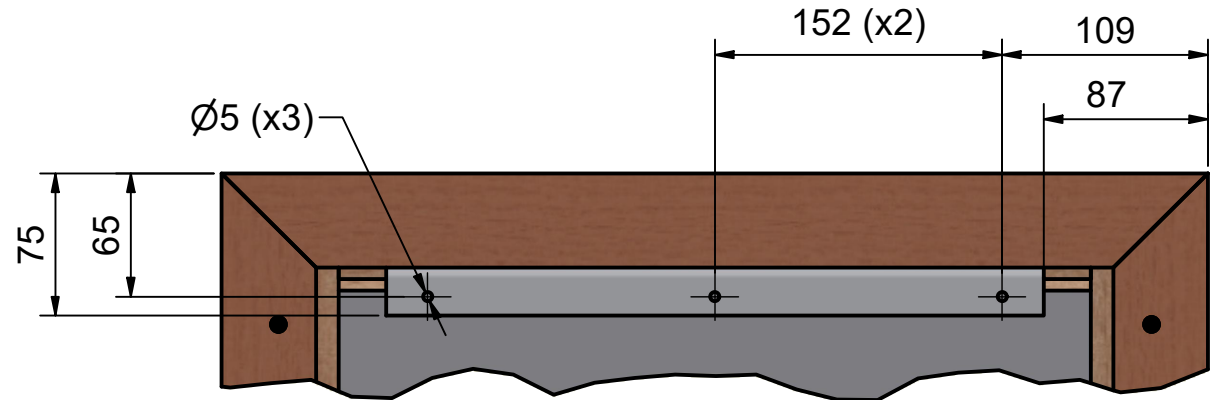

abstracta
Wall of art
W500xH700mm
Article no:18430010

Monteringsanvisning
Montageanweisung
Mounting instruction

A (1:2)

B (1:4)

abstracta
Wall of art
W700xH500mm
Article no:18430010

Monteringsanvisning
Montageanweisung
Mounting instruction

A (1:2)

B (1:4)