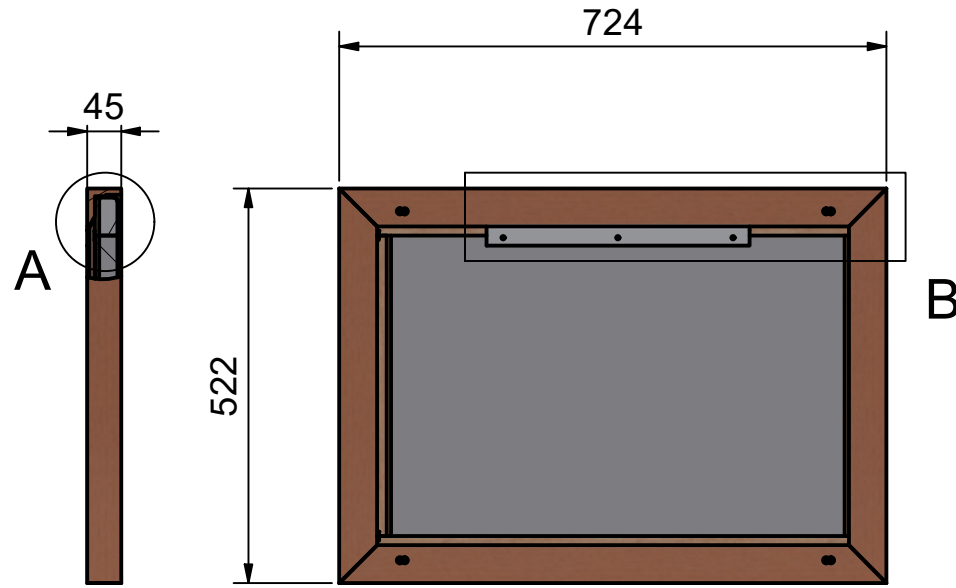

abstracta
Wall of art
W500xH700mm
Article no:18430010

Monteringsanvisning
Montageanweisung
Mounting instruction

A (1:2)

B (1:4)

abstracta
Wall of art
W700xH500mm
Article no:18430010

Monteringsanvisning
Montageanweisung
Mounting instruction

A (1:2)

B (1:4)