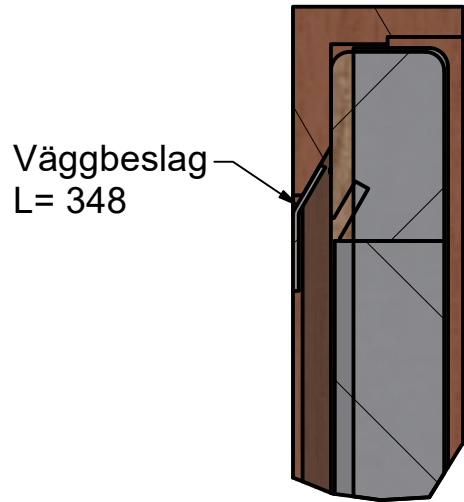

abstracta
Wall of art
W500xH700mm
Article no:18430010

Monteringsanvisning
Montageanweisung
Mounting instruction

A (1:2)

B (1:4)

abstracta
Wall of art
W700xH500mm
Article no:18430010

Monteringsanvisning
Montageanweisung
Mounting instruction

A (1:2)

B (1:4)