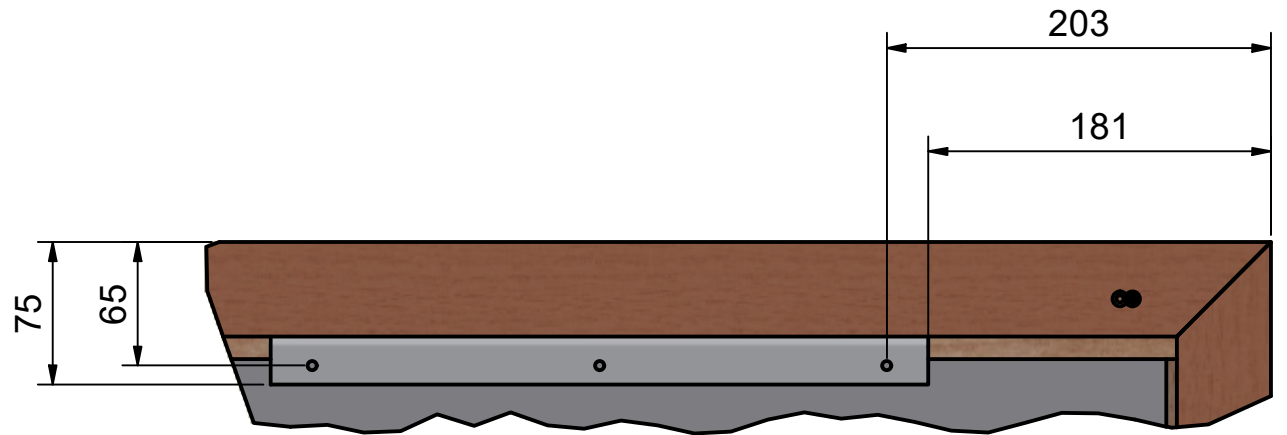

abstracta
Wall of art
W500xH700mm
Article no:18430010

Monteringsanvisning
Montageanweisung
Mounting instruction

A (1:2)

B (1:4)

abstracta
Wall of art
W700xH500mm
Article no:18430010

Monteringsanvisning
Montageanweisung
Mounting instruction

A (1:2)

B (1:4)