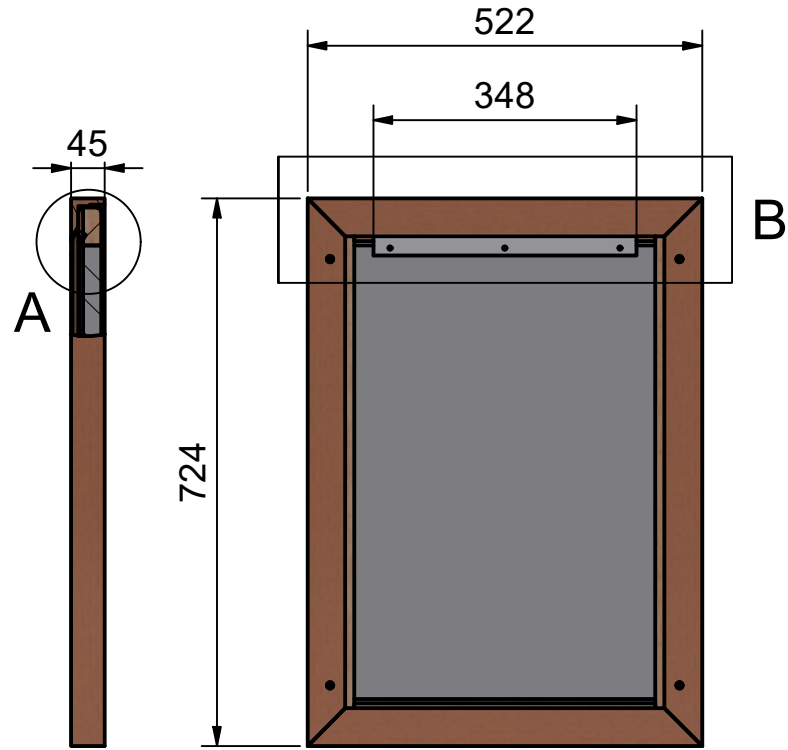

abstracta
Wall of art
W500xH700mm
Article no:18430010

Monteringsanvisning
Montageanweisung
Mounting instruction

A (1:2)

B (1:4)

abstracta
Wall of art
W700xH500mm
Article no:18430010

Monteringsanvisning
Montageanweisung
Mounting instruction

A (1:2)

B (1:4)