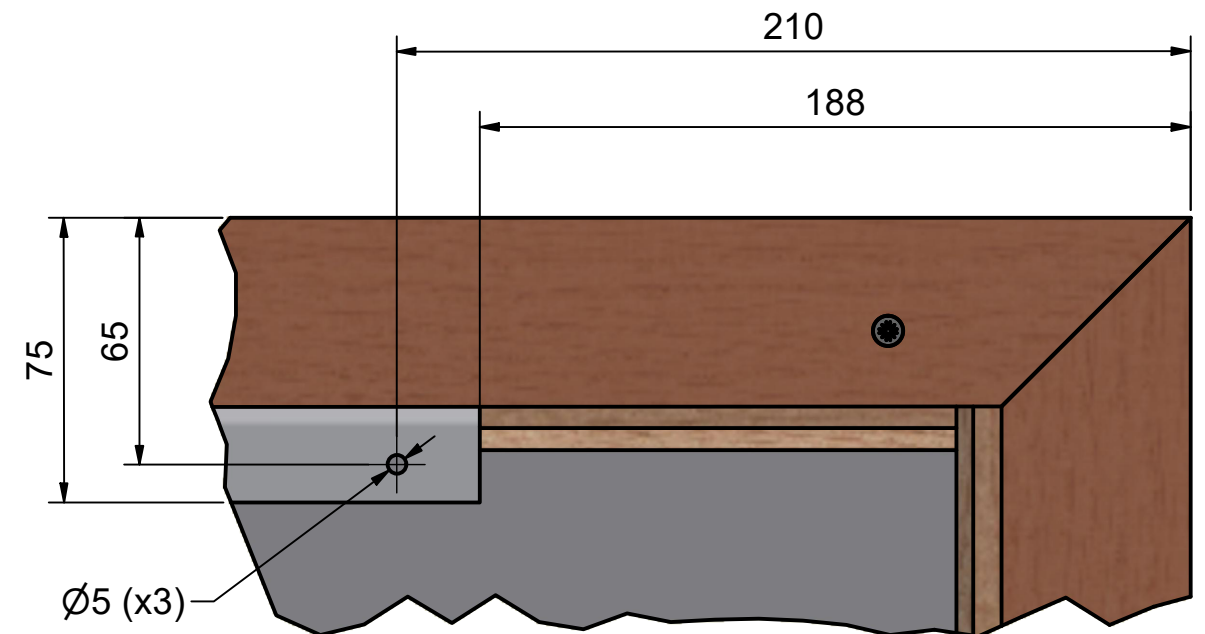

abstracta
Wall of art
W700xH1000mm
Article no:18430020

Monteringsanvisning
Montageanweisung
Mounting instruction

Väggbeslag
L=348

A (1:1)

B (1:2)

abstracta
Wall of art
W1000xH700mm
Article no:18430020

Monteringsanvisning
Montageanweisung
Mounting instruction

A (1:1)

B (1:2)