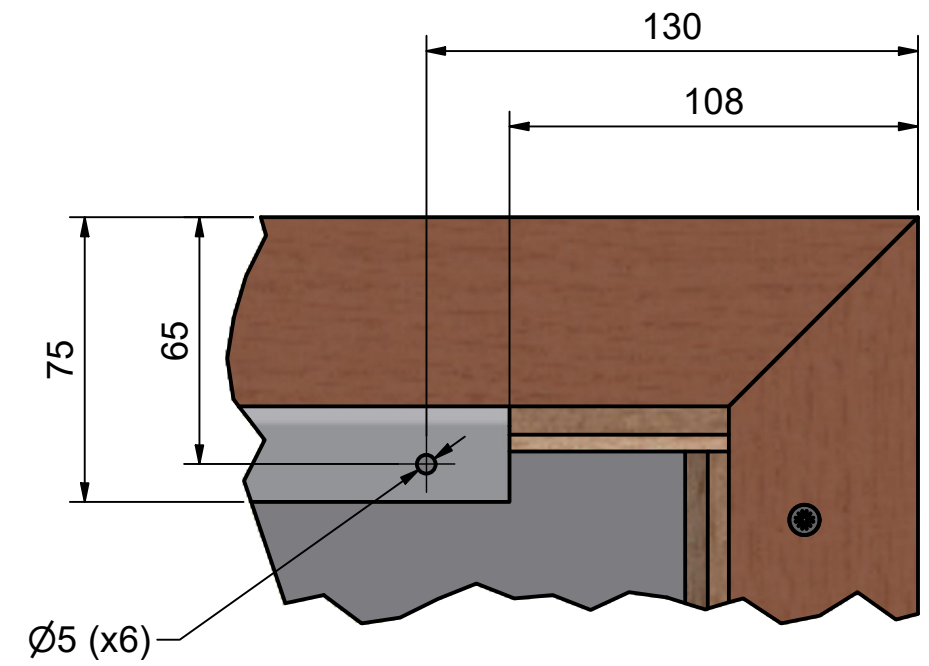

abstracta
Wall of art
W700xH1000mm
Article no:18430020

Monteringsanvisning
Montageanweisung
Mounting instruction

Väggbeslag
L=348

A (1:1)

B (1:2)

abstracta
Wall of art
W1000xH700mm
Article no:18430020

Monteringsanvisning
Montageanweisung
Mounting instruction

A (1:1)

B (1:2)