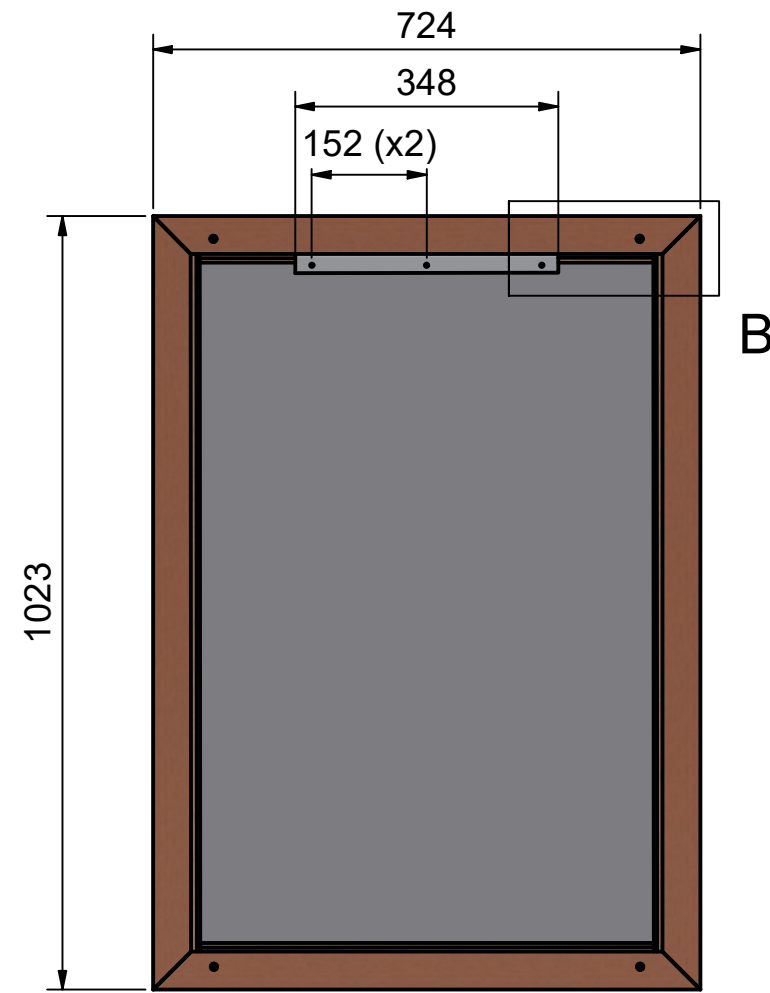

abstracta
Wall of art
W700xH1000mm
Article no:18430020

Monteringsanvisning
Montageanweisung
Mounting instruction

Väggbeslag
L=348

A (1:1)

B (1:2)

abstracta
Wall of art
W1000xH700mm
Article no:18430020

Monteringsanvisning
Montageanweisung
Mounting instruction

A (1:1)

B (1:2)