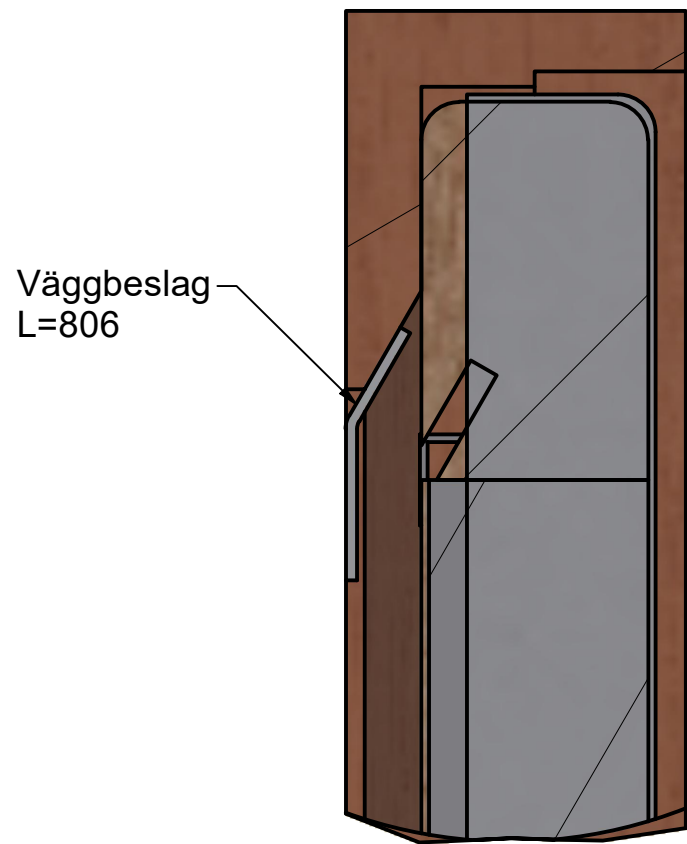

abstracta
Wall of art
W700xH1000mm
Article no:18430020

Monteringsanvisning
Montageanweisung
Mounting instruction

Väggbeslag
L=348

A (1:1)

B (1:2)

abstracta
Wall of art
W1000xH700mm
Article no:18430020

Monteringsanvisning
Montageanweisung
Mounting instruction

A (1:1)

B (1:2)