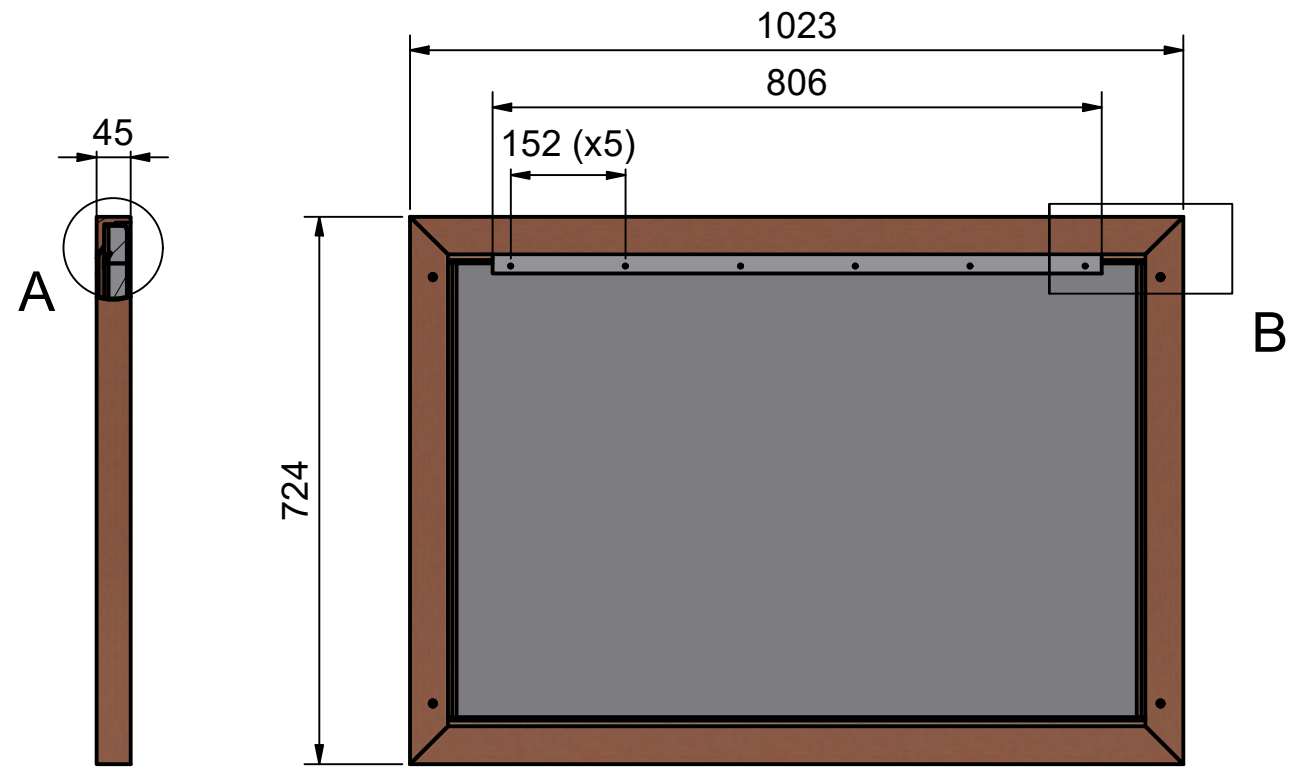

abstracta
Wall of art
W700xH1000mm
Article no:18430020

Monteringsanvisning
Montageanweisung
Mounting instruction

Väggbeslag
L=348

A (1:1)

B (1:2)

abstracta
Wall of art
W1000xH700mm
Article no:18430020

Monteringsanvisning
Montageanweisung
Mounting instruction

A (1:1)

B (1:2)