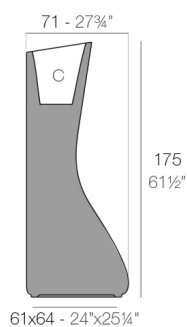

#### Weight

20 Kg

MELLIZA Macetero High C = 42 L  
TWIN High Planter C = 11 gal