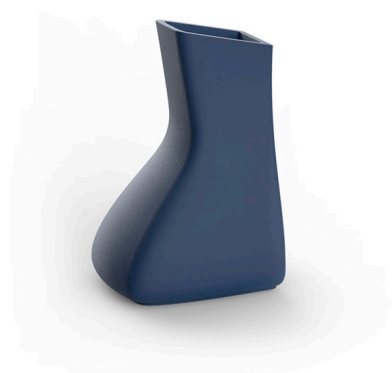

NOMA MELLIZAS LOW

By Javier Mariscal

The NOMA collection, designed by Javier Mariscal for the Spanish brand VONDOM, is a group of outdoor items. There was an aim to create a new typology of furniture by combining the functions of a flowerpot and an outdoor table, and thus NOMA was born, a collection characterized by its originality and versatile nature. By asking the question "how do we sit down?" three different versions arose that could be adapted into three different environments: one for a chill-out scene, Low, completed with a very comfortable pouf out of the same collection; another to be used when seated in a chair or armchair, Medium; and another for a standing position or when sitting on a stool, High, ideal for the pleasure of enjoying a cup of wine outdoors. The first sketches showed natural shapes, which as the project developed leaned towards more architectural shapes that call to mind a column with a capital or a corbel.

View online: <https://www.vondom.com/products/45003A>

Features

Description

Pot made of polyethylene resin by rotational moulding. 100% Recyclable. Item suitable for indoor and outdoor use. Available in different finishes.

Weight

20 Kg

MELLIZA Macetero Low C = 63 L
TWIN Low Planter C = 16 3/4 gal

ACABADOS

BASIC

Ref. 45003A

Resina de polietileno acabado mate.

- HIELO
- BLANCO
- NEGRO
- BRONCE
- ACERO
- ANTRACITA
- ROJO
- PISTACHO
- NARANJA
- KAKI
- NAVY
- TAUPE
- PLUM
- ECRU

Ref. 45003F

Resina de polietileno con un acabado lacado brillo.

BLANCO
 NEGRO
 BRONCE
 ACERO
 ANTRACITA
 ROJO
 PISTACHO
 NARANJA
 KAKI
 NAVY
 TAUPE
 PLUM
 ECRU
 BEIG

LUZ

LUZ

Ref. 45003W

Con iluminación interior de color blanco mediante tecnología LED. Solo disponible en acabado hielo mate.