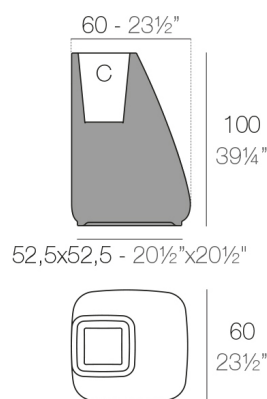

### Weight

12 Kg

Macetero High C = 29 L  
High Planter C = 7<sup>3</sup>/<sub>4</sub> gal