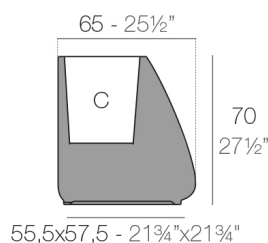

Weight

11 Kg

Macetero Medium
Medium Planter

C = 48 L
C = 12³/₄ gal

ACABADOS

BASIC

Ref. 45004A

Resina de polietileno acabado mate.