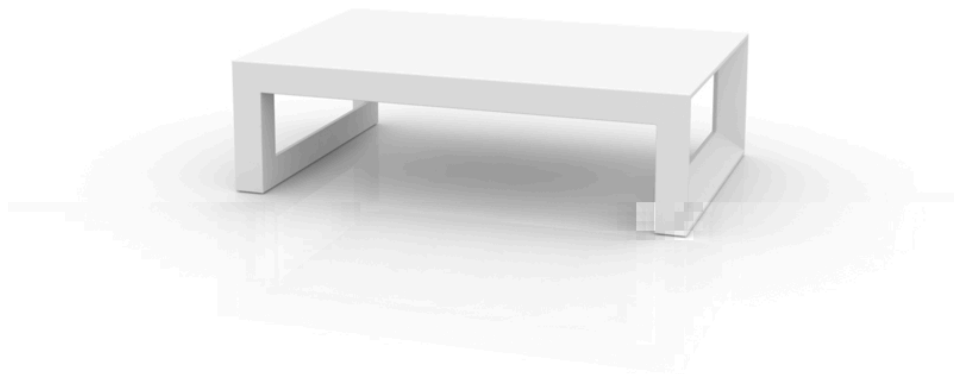

Frame coffee table 120x80x35

by Ramón Esteve

Frame, outdoor collection by Ramon Esteve, comes from generating serene and timeless shapes using the framework as elementary geometry. The endless possibilities offered by the material using advanced technology, was the motivation to explore the limits.

Info

Description

Made of polyethylene resin by rotational moulding. 100% Recyclable. Item suitable for indoor and outdoor use. Available in different finishes.

Weight: 18.05 Kg

FRAME Mesa Baja
FRAME Low Table