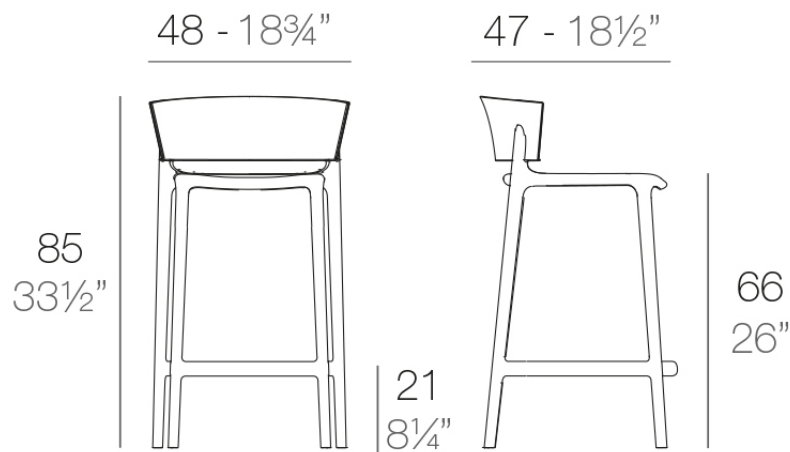

Info

Description

Made of gas air moulding injected polypropylene with fiber glass. Stackable. Available in several colors. Item suitable for indoor and outdoor use.

Weight: 4.76 Kg

AFRICA Taburete Alto 85

AFRICA Bar Stool 33¹/₂"

Accessories

- Fabric

Finishes

finishes

BASIC PP
Ref. 65030

pickle

navy

black 3102

white 3101

red 3114

-

tabletops

HPL

Ref. 66407

HPL black edge