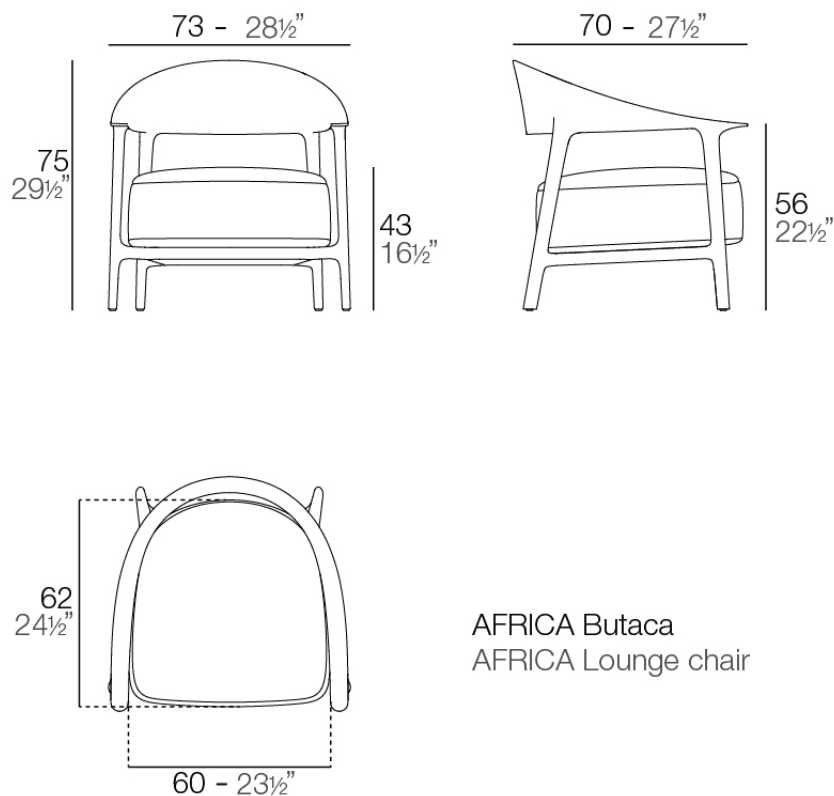

Weight: 10.03 Kg

AFRICA Butaca
AFRICA Lounge chair

Finishes

finishes

BASIC PP
Ref. 65049

notte blue

crema

modo green