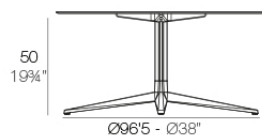

## Faz 4-legged table base ø96,5x50h

by Ramón Esteve

Faz is a modular collection of outdoor furniture and planters designed by Ramón

### Description

Extruded aluminum tube with cast aluminum base coated with epoxy baked painting. Item suitable for indoor and outdoor use. Table top not included.

Weight: 6.32 Kg

BASE 4 LEGS - BASE 4 PATAS