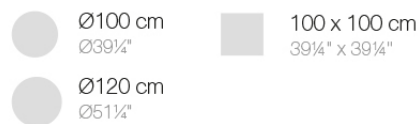

TABLE TOPS OPTIONS - OPCIONES SOBRES