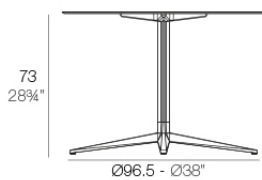

### Description

Extruded aluminum tube with cast aluminum base coated with epoxy baked painting. Item suitable for indoor and outdoor use. Table top not included.

Weight: 6.82 Kg

BASE 4 LEGS - BASE 4 PATAS