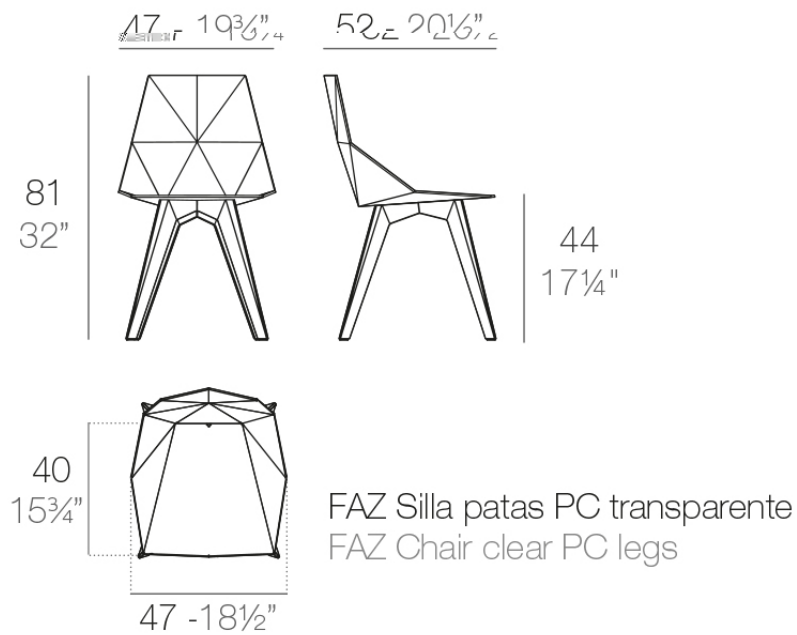

## Faz chair

by Ramón Esteve

Faz is a modular collection of outdoor furniture and planters designed by Ramón Esteve for Vondom. He is the architect of harmony, serenity, timelessness and universality, and he has created mineral and emphatic shapes that make Faz a design that contextualizes with homes and installations. An ambience, encircling as a result of the blissful combination of the material and lighting, so that the sole sensation would be its fusion.

### Description

One piece moulded seat and back polypropylene chair, with clear polycarbonate legs. Item suitable for indoor and outdoor use.

Weight: 3.81 Kg