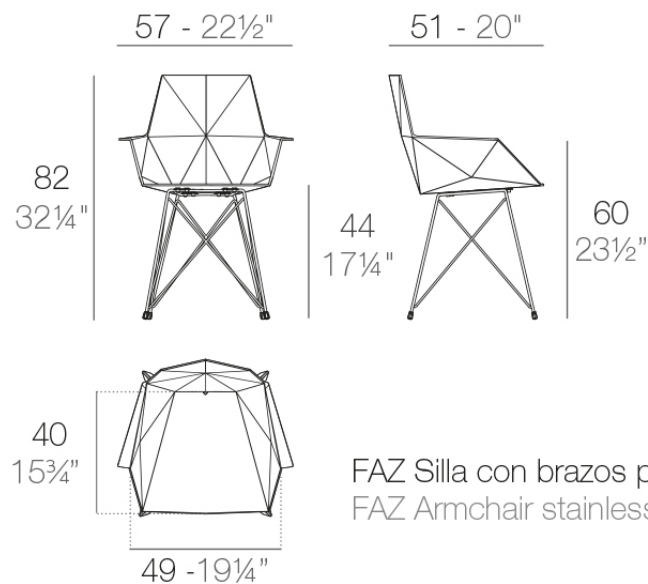

## Faz armchair steel base

by Ramón Esteve

Faz is a modular collection of outdoor furniture and planters designed by Ramón Esteve for Vondom. He is the architect of harmony, serenity, timelessness and universality, and he has created mineral and emphatic shapes that make Faz a design that contextualizes with homes and installations. An ambience, encircling as a result of the blissful combination of the material and lighting, so that the sole sensation would be its fusion.

### Description

One piece moulded seat and back polypropylene chair. The legs are made in stainless steel with lacquer in a colour to match the seat. Item suitable for indoor and outdoor use.

Weight: 5.03 Kg

### estructura

---

ALUMINIUM  
Ref. VVAR00991

white

black

ecru