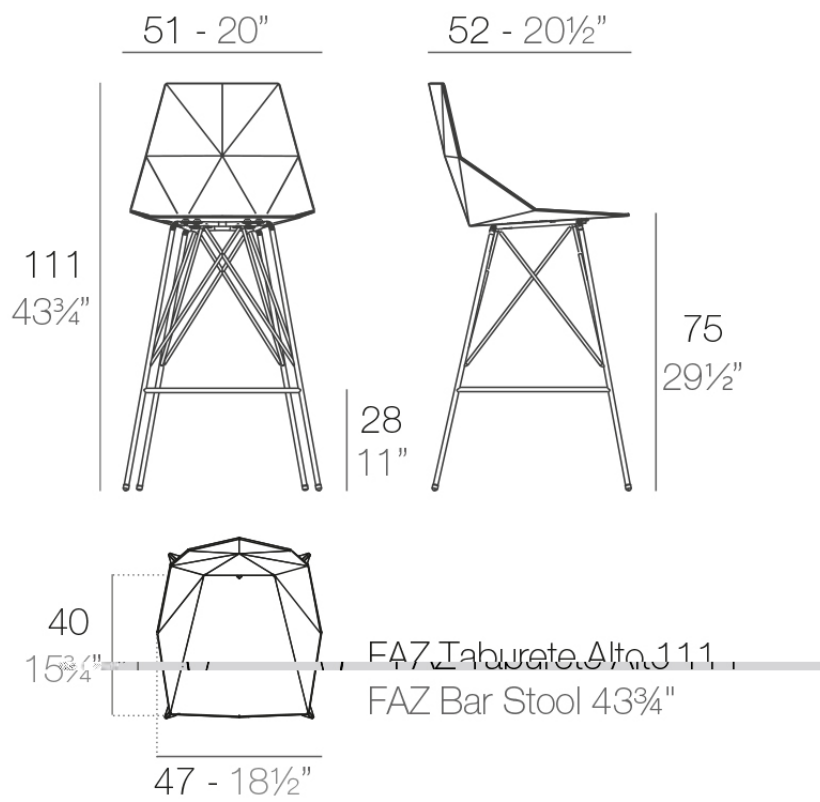

Faz bar stool 50x51x111cm

by Ramón Esteve

Faz is a modular collection of outdoor furniture and planters designed by Ramón Esteve for Vondom. He is the architect of harmony, serenity, timelessness and universality, and he has created mineral and emphatic shapes that make Faz a design that contextualizes with homes and installations. An ambience, encircling as a result of the blissful combination of the material and lighting, so that the sole sensation would be its fusion.

Info

Description

Weight: 7.62 Kg

Finishes

finishes

BASIC PP
Ref. 54162

white

black

-

estructura

ALUMINIUM
Ref. VVAR02123

VONDOM

white

black

ecu

Ambients