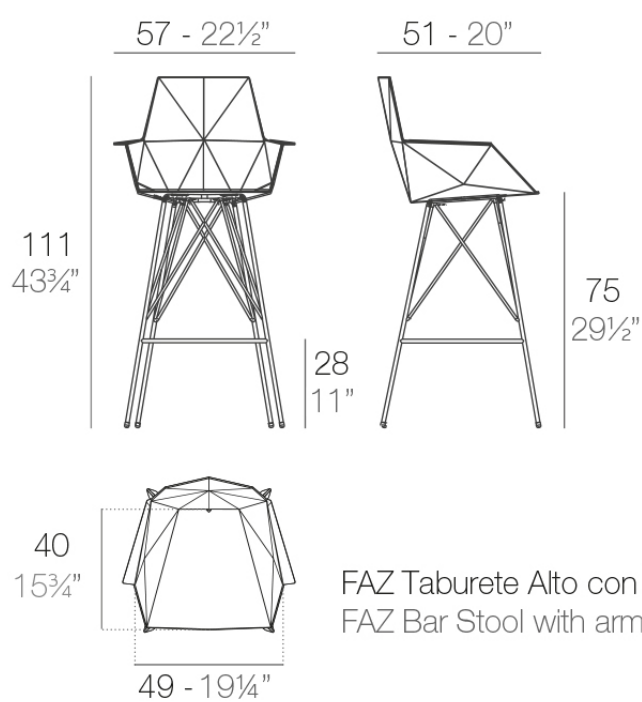

Faz bar stool 57x51x111cm

by Ramón Esteve

Faz is a modular collection of outdoor furniture and planters designed by Ramón Esteve for Vondom. He is the architect of harmony, serenity, timelessness and universality, and he has created mineral and emphatic shapes that make Faz a design that contextualizes with homes and installations. An ambience, encircling as a result of the blissful combination of the material and lighting, so that the sole sensation would be its fusion.

Info

Description

Weight: 16.24 Kg

Finishes

finishes

BASIC PP
Ref. 54164

white

black

white 3101

-

estructura

ALUMINIUM
Ref. VVAR02123

VONDOM

white

black

ecu